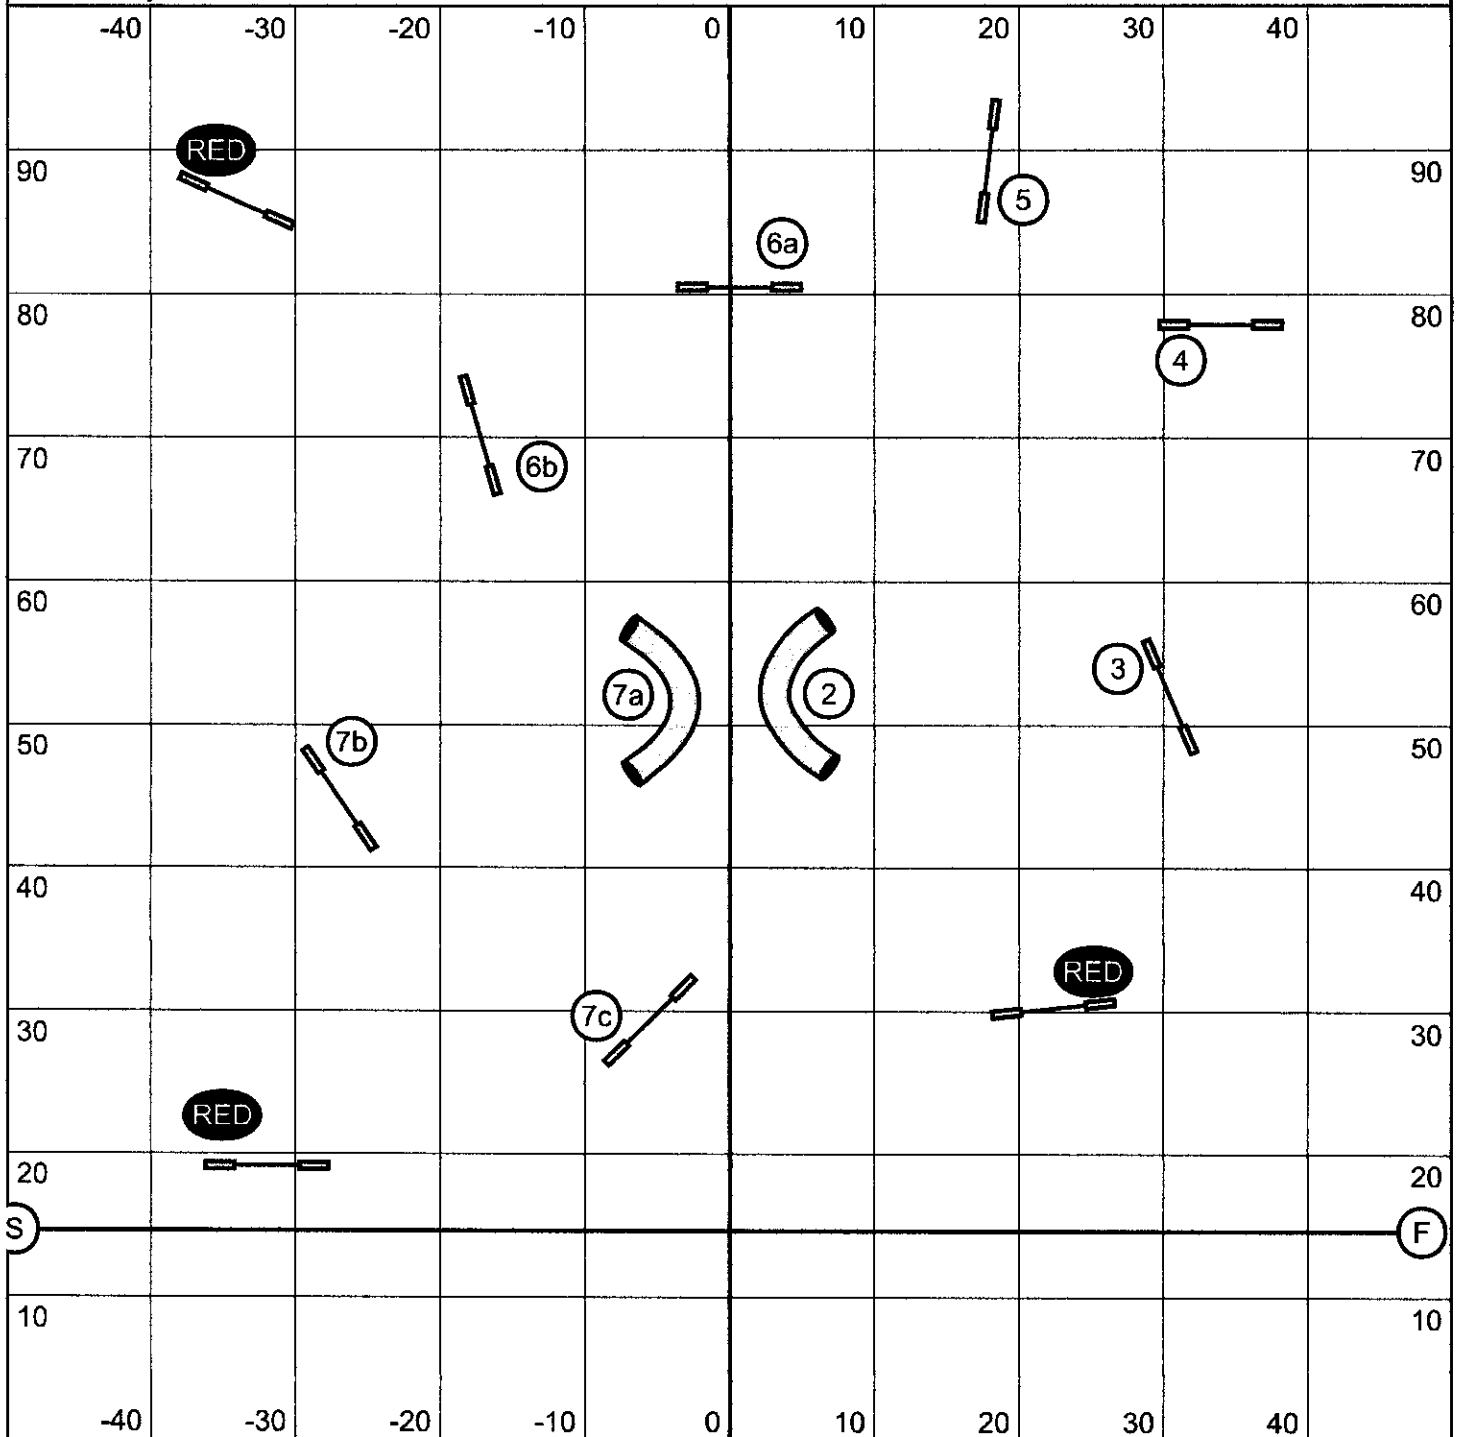

# Starters/PI Standard

VAST  
 Judge: Kama Rueschenberg  
 Saturday, October 1st, 2016

**Starters/PI Snooker**

VAST

Judge: Kama Rueschenberg

Saturday, October 1st, 2016

**MUST take all 3 reds**

Combinations may be taken in any order

Course Time: 26/22 - 55 sec, 18/16 - 56 sec, 14/12 - 57 sec (+2 for Perf)

First Half: Squares  
 Second Half: Circles  
 You may choose which teammate runs each half.

**Starters/PI Gamblers**

VAST

Judge: Kama Rueschenberg

Saturday, October 1st, 2016

**Back to Back okay. Contact to Contact okay.**

Points: Weaves 7, Contacts 5, Tunnels/Tire 3, Jumps 1

Opening Time: 30 seconds

Closing: 26/22 - 15sec, 18/16 - 16 sec, 14/12 - 17 sec (+2 for Perf)