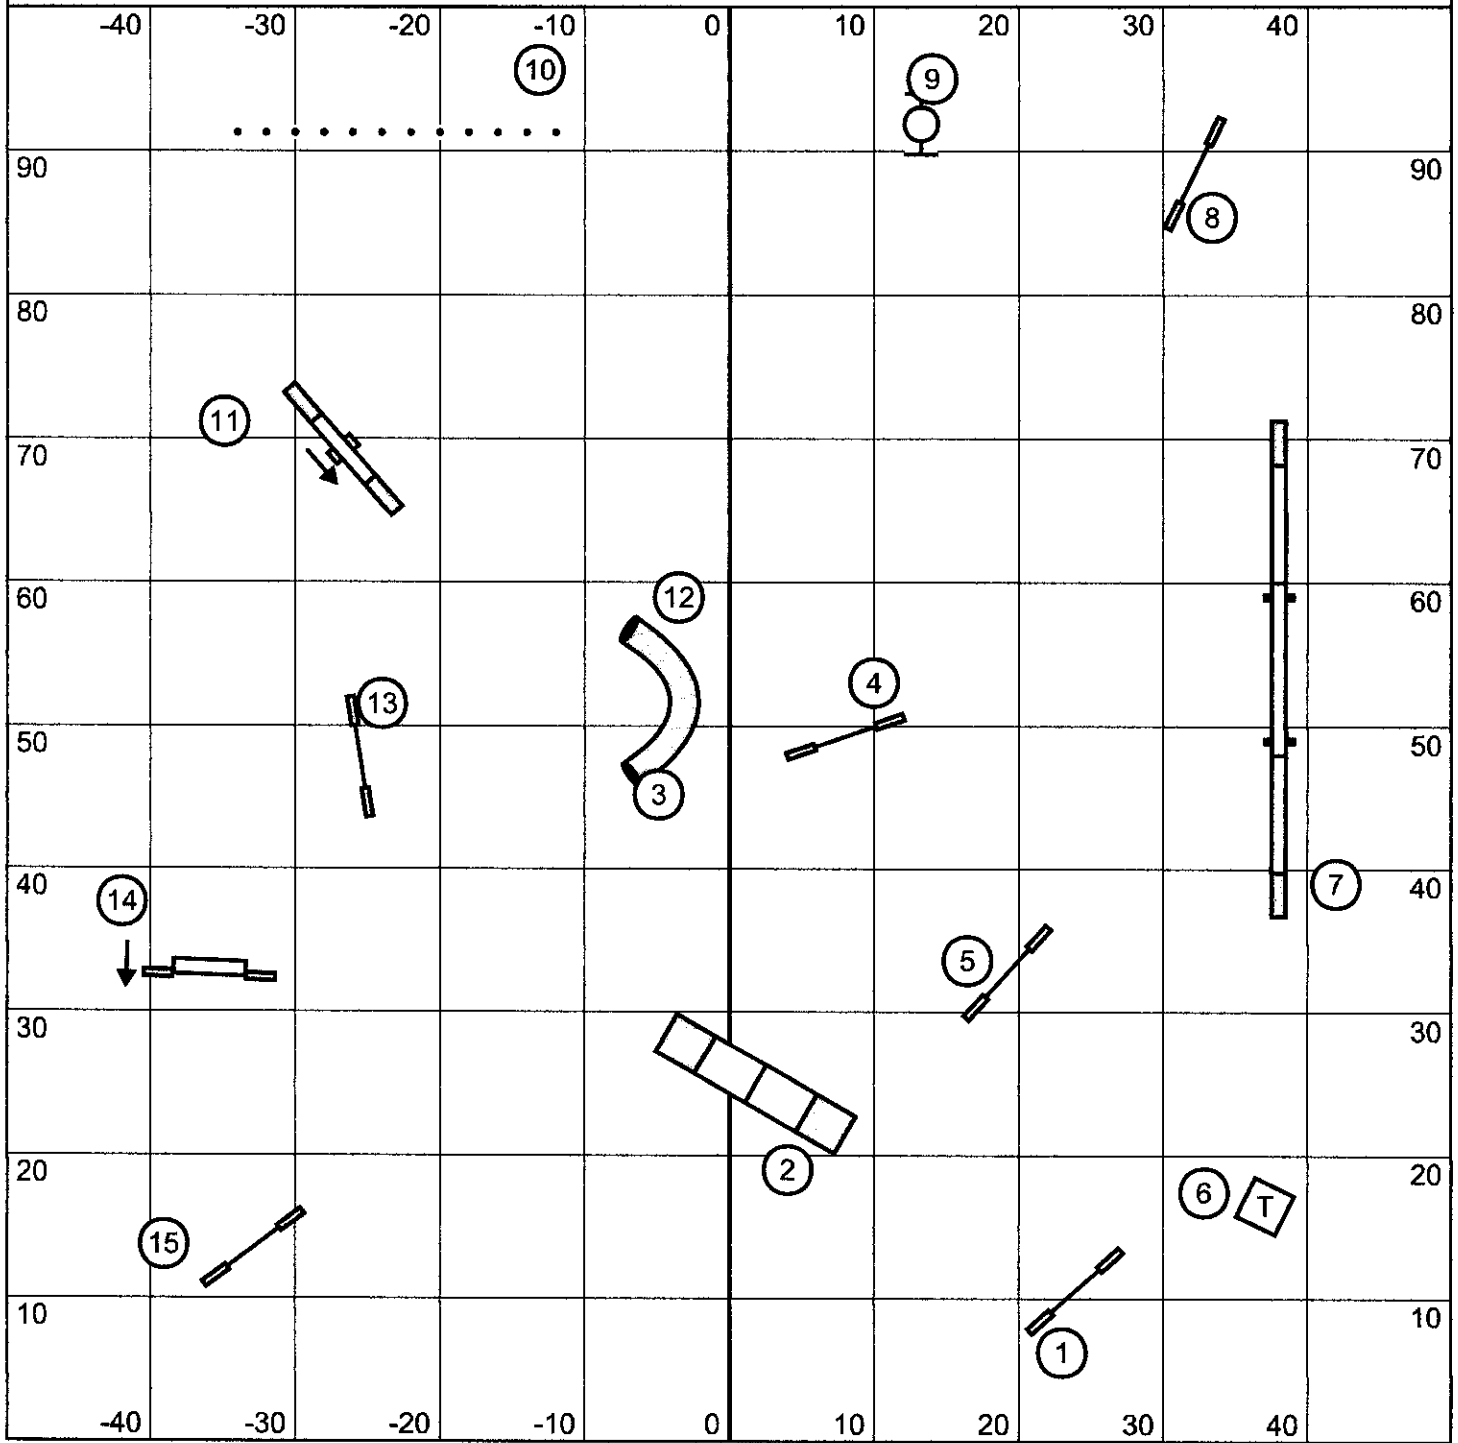

# Starters/PI Standard

VAST  
 Judge: Kama Rueschenberg  
 Saturday, October 1st, 2016

**Starters/PI Snooker**

VAST

Judge: Kama Rueschenberg

Saturday, October 1st, 2016

**MUST take all 3 reds**

Combinations may be taken in any order

First Half: Squares  
 Second Half: Circles  
 You may choose which teammate runs each half.

**Starters/PI Gamblers**

VAST

Judge: Kama Rueschenberg

Saturday, October 1st, 2016

**Back to Back okay. Contact to Contact okay.**

Points: Weaves 7, Contacts 5, Tunnels/Tire 3, Jumps 1

Opening Time: 30 seconds

Closing: 26/22 - 15sec, 18/16 - 16 sec, 14/12 - 17 sec (+2 for Perf)