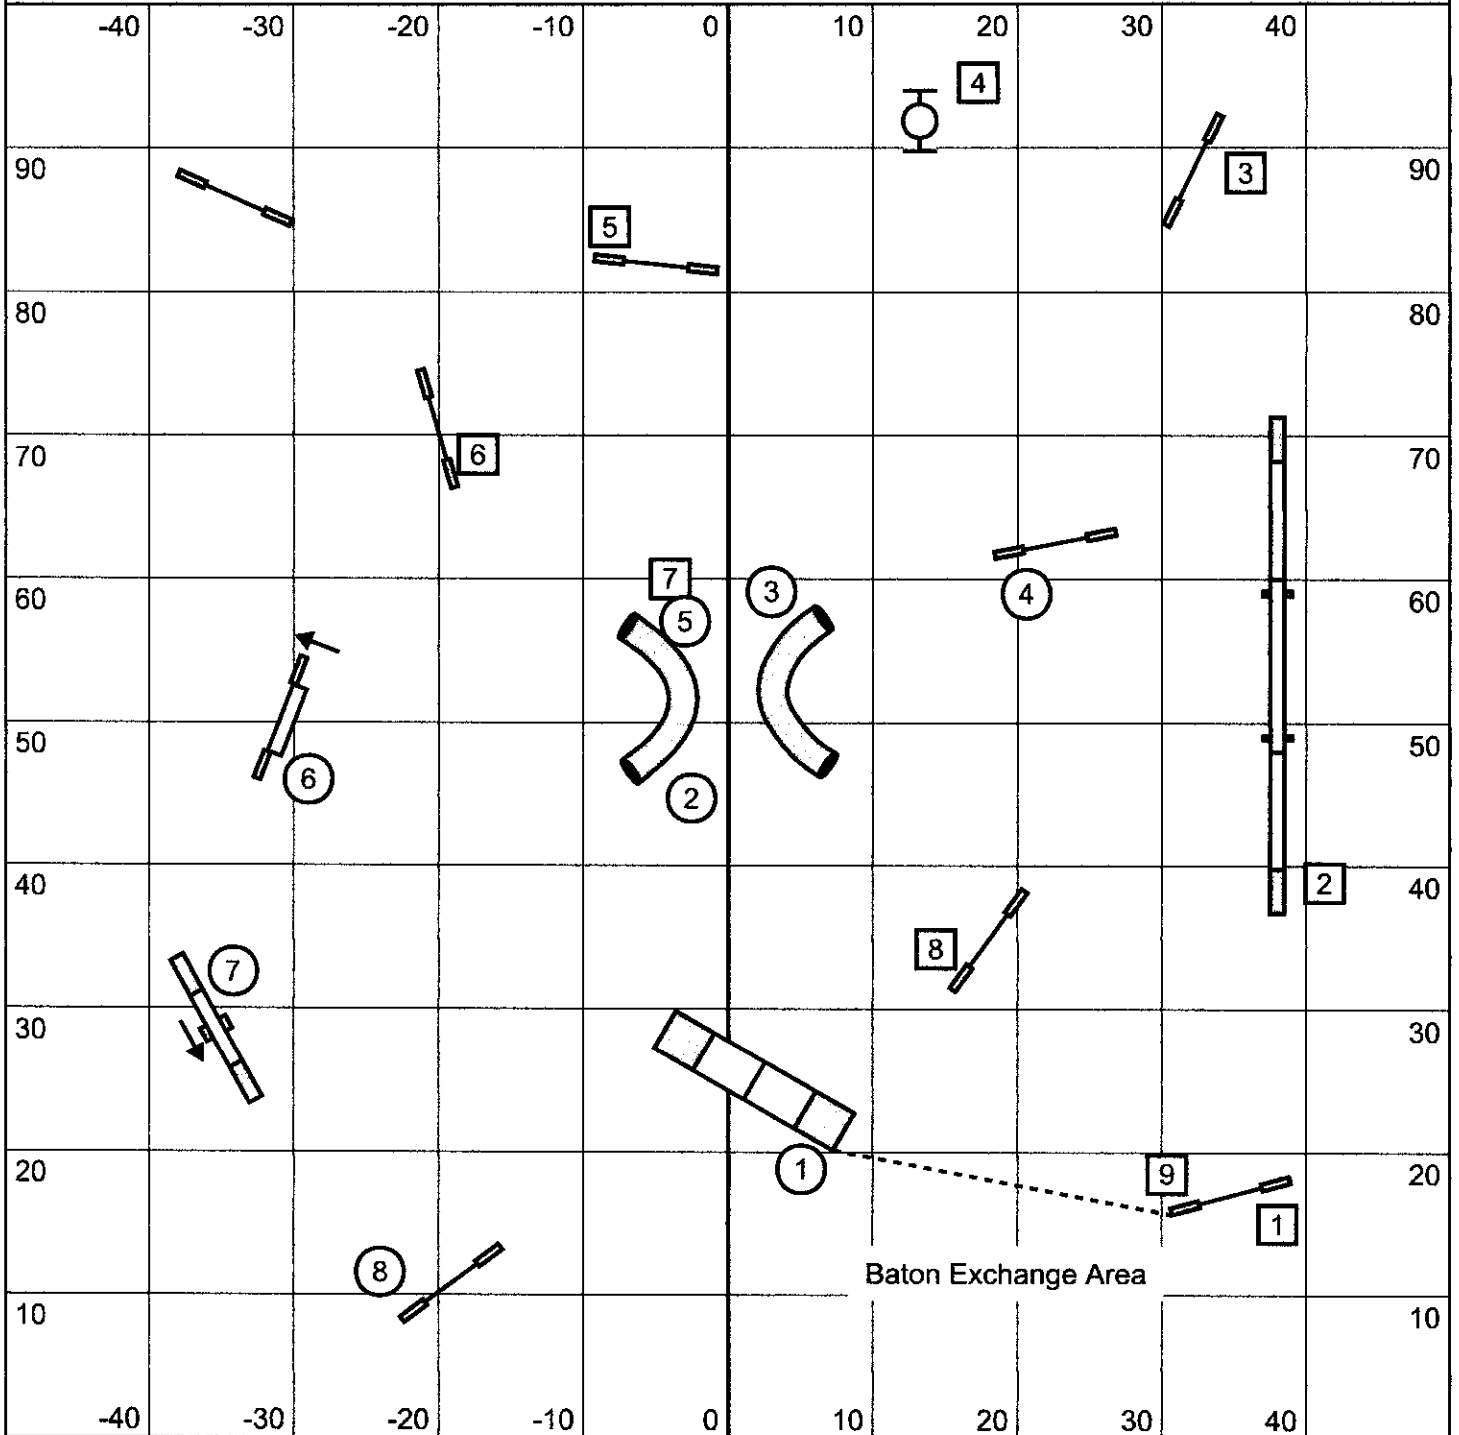

First Half: Squares  
 Second Half: Circles  
 You may choose which teammate runs each half.

**Starters/PI Gamblers**

VAST

Judge: Kama Rueschenberg

Saturday, October 1st, 2016

**Back to Back okay. Contact to Contact okay.**

Points: Weaves 7, Contacts 5, Tunnels/Tire 3, Jumps 1

Opening Time: 30 seconds

Closing: 26/22 - 15sec, 18/16 - 16 sec, 14/12 - 17 sec (+2 for Perf)