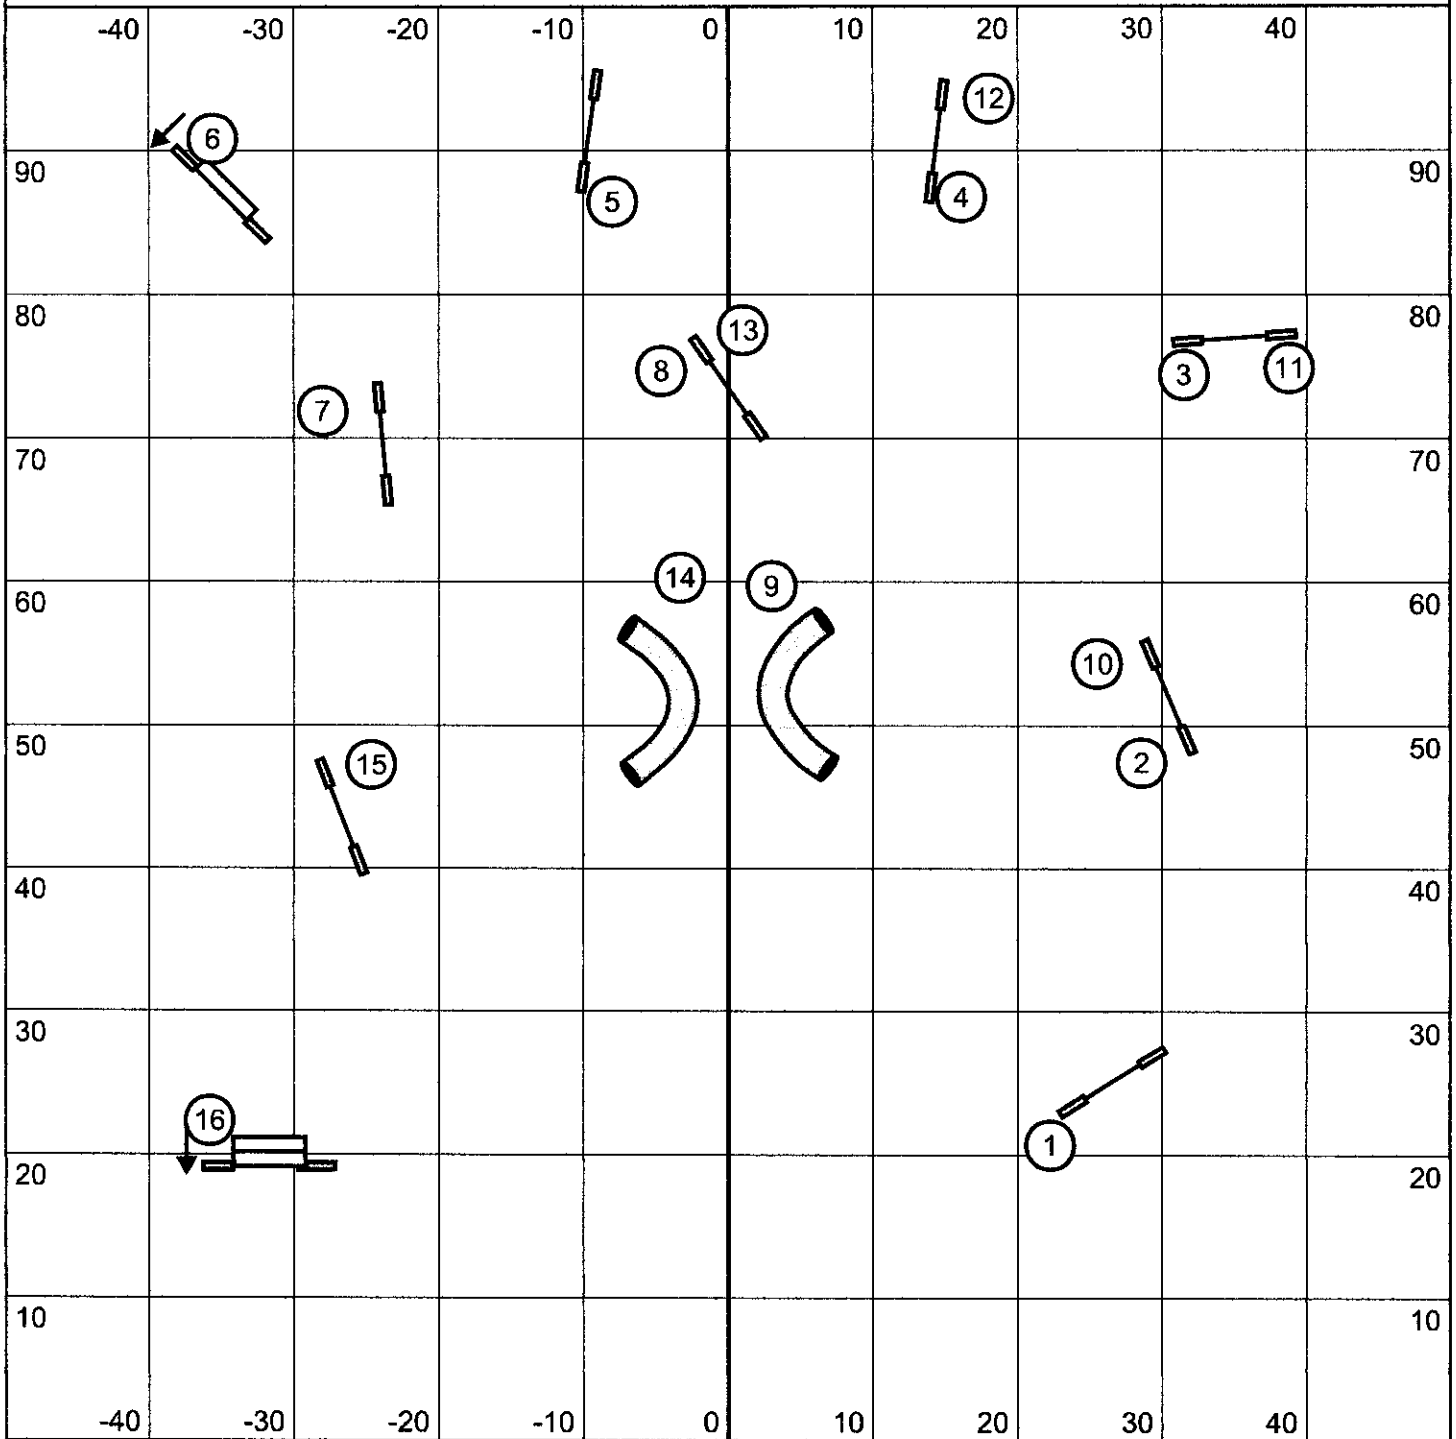

Starters/PI Jumpers

VAST
Judge: Kama Rueschenberg
Saturday, October 1st, 2016