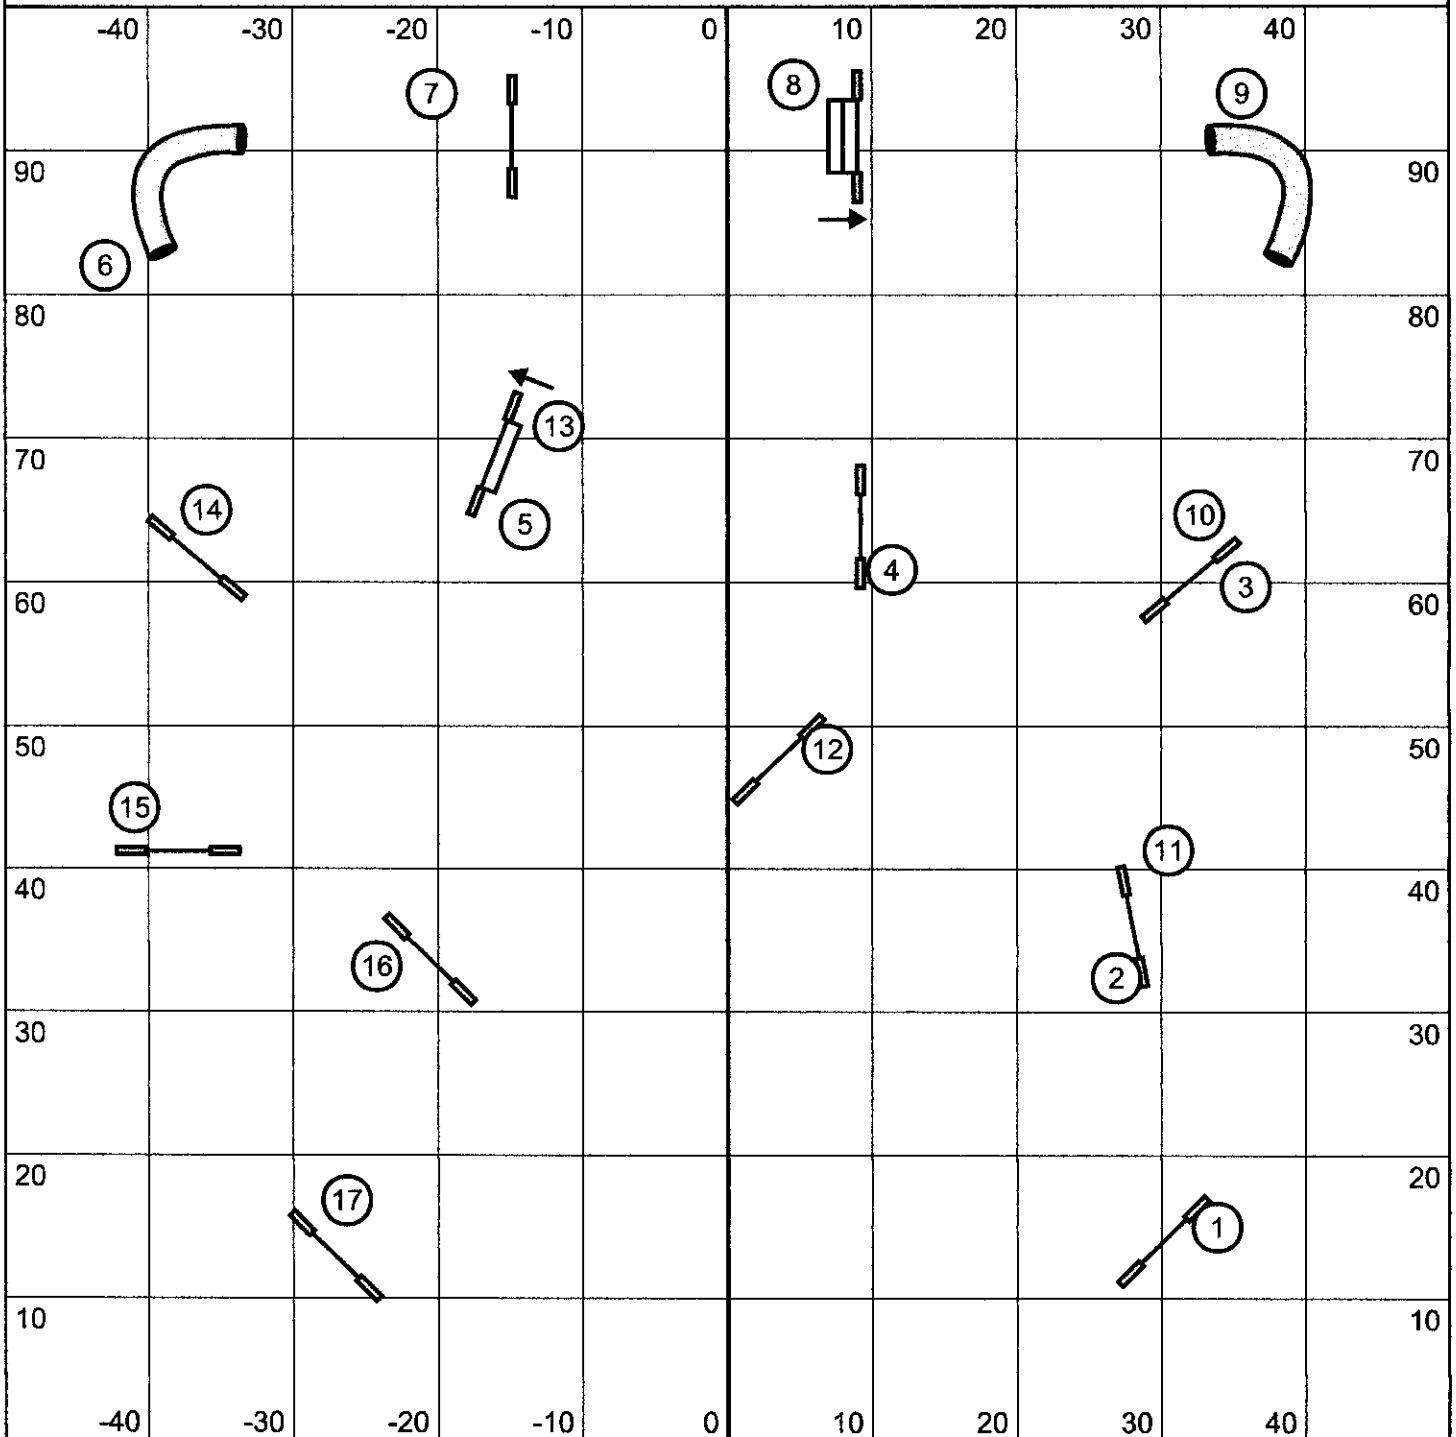

Advanced/PII Jumpers

VAST
Judge: Kama Rueschenberg
Sunday, October 2nd, 2016