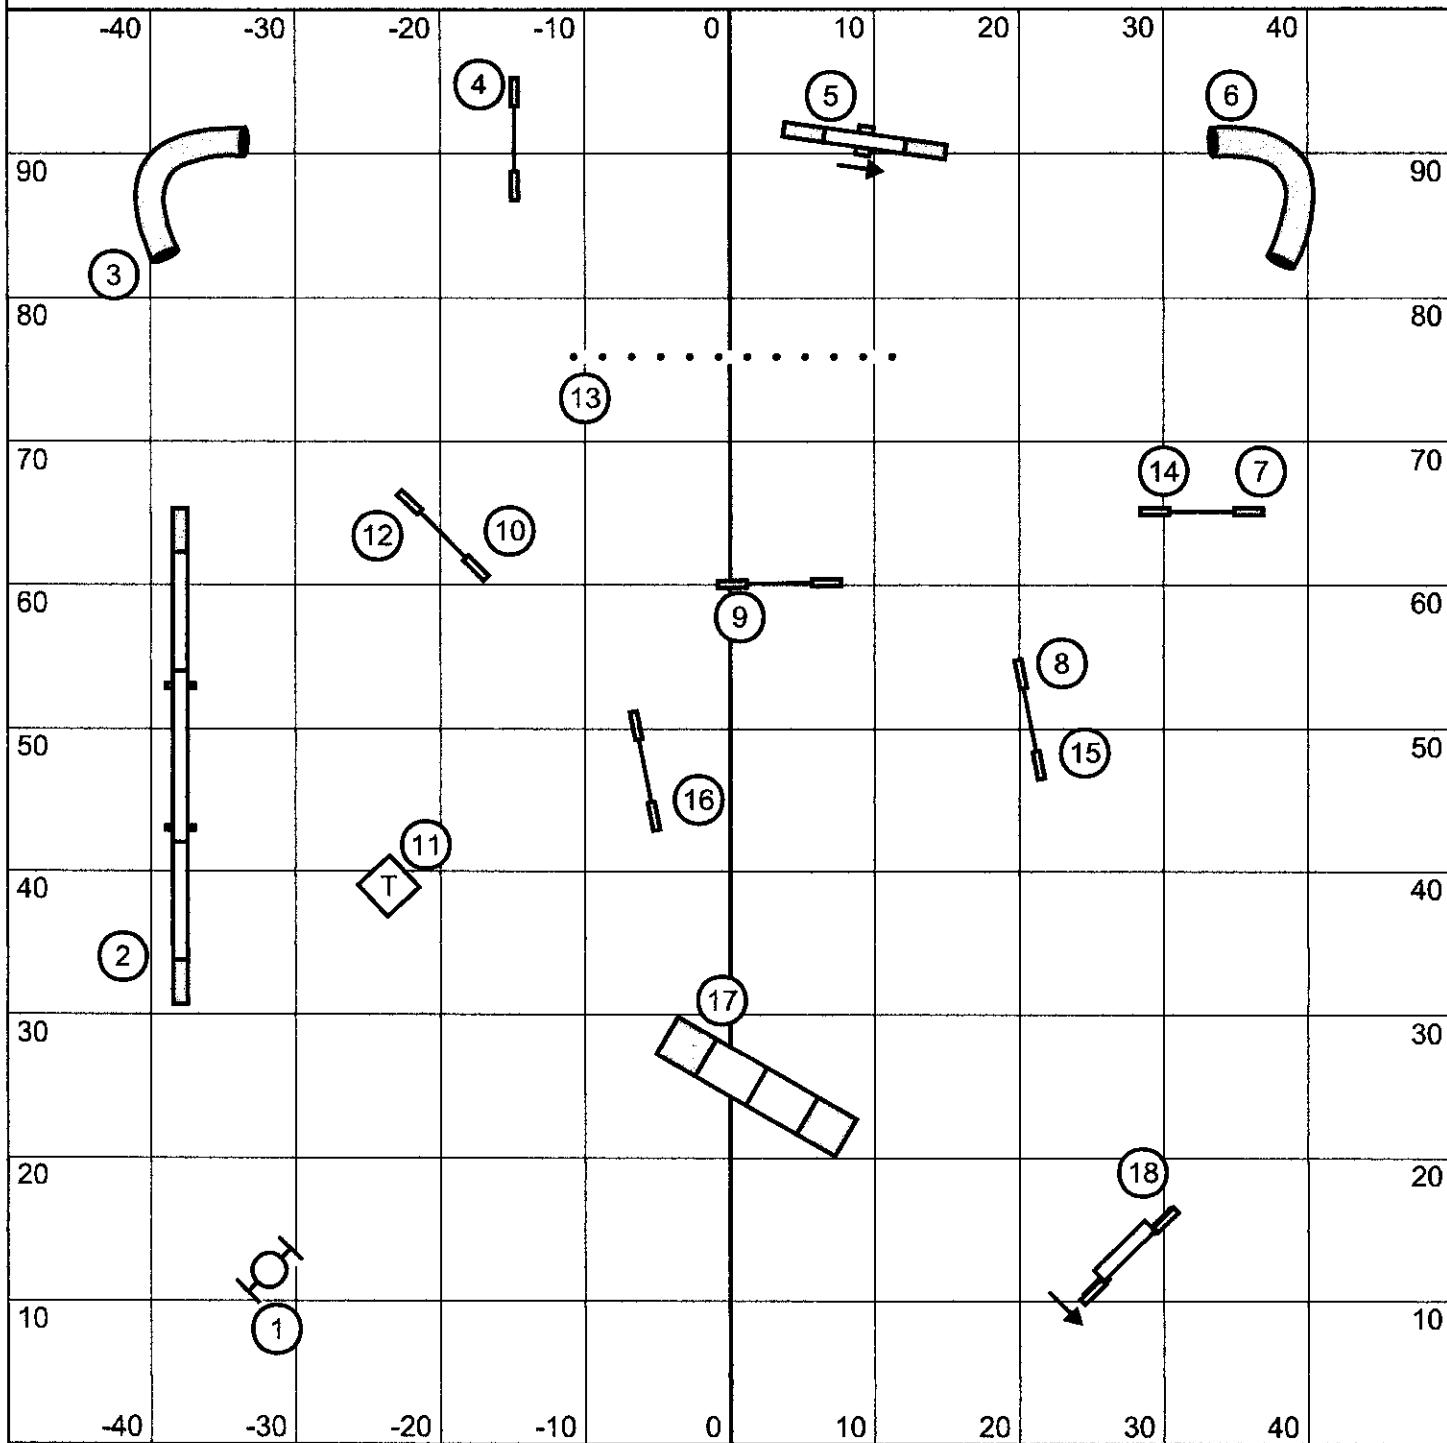

Advanced/PII Standard

VAST

Judge: Kama Rueschenberg

Sunday, October 2nd, 2016