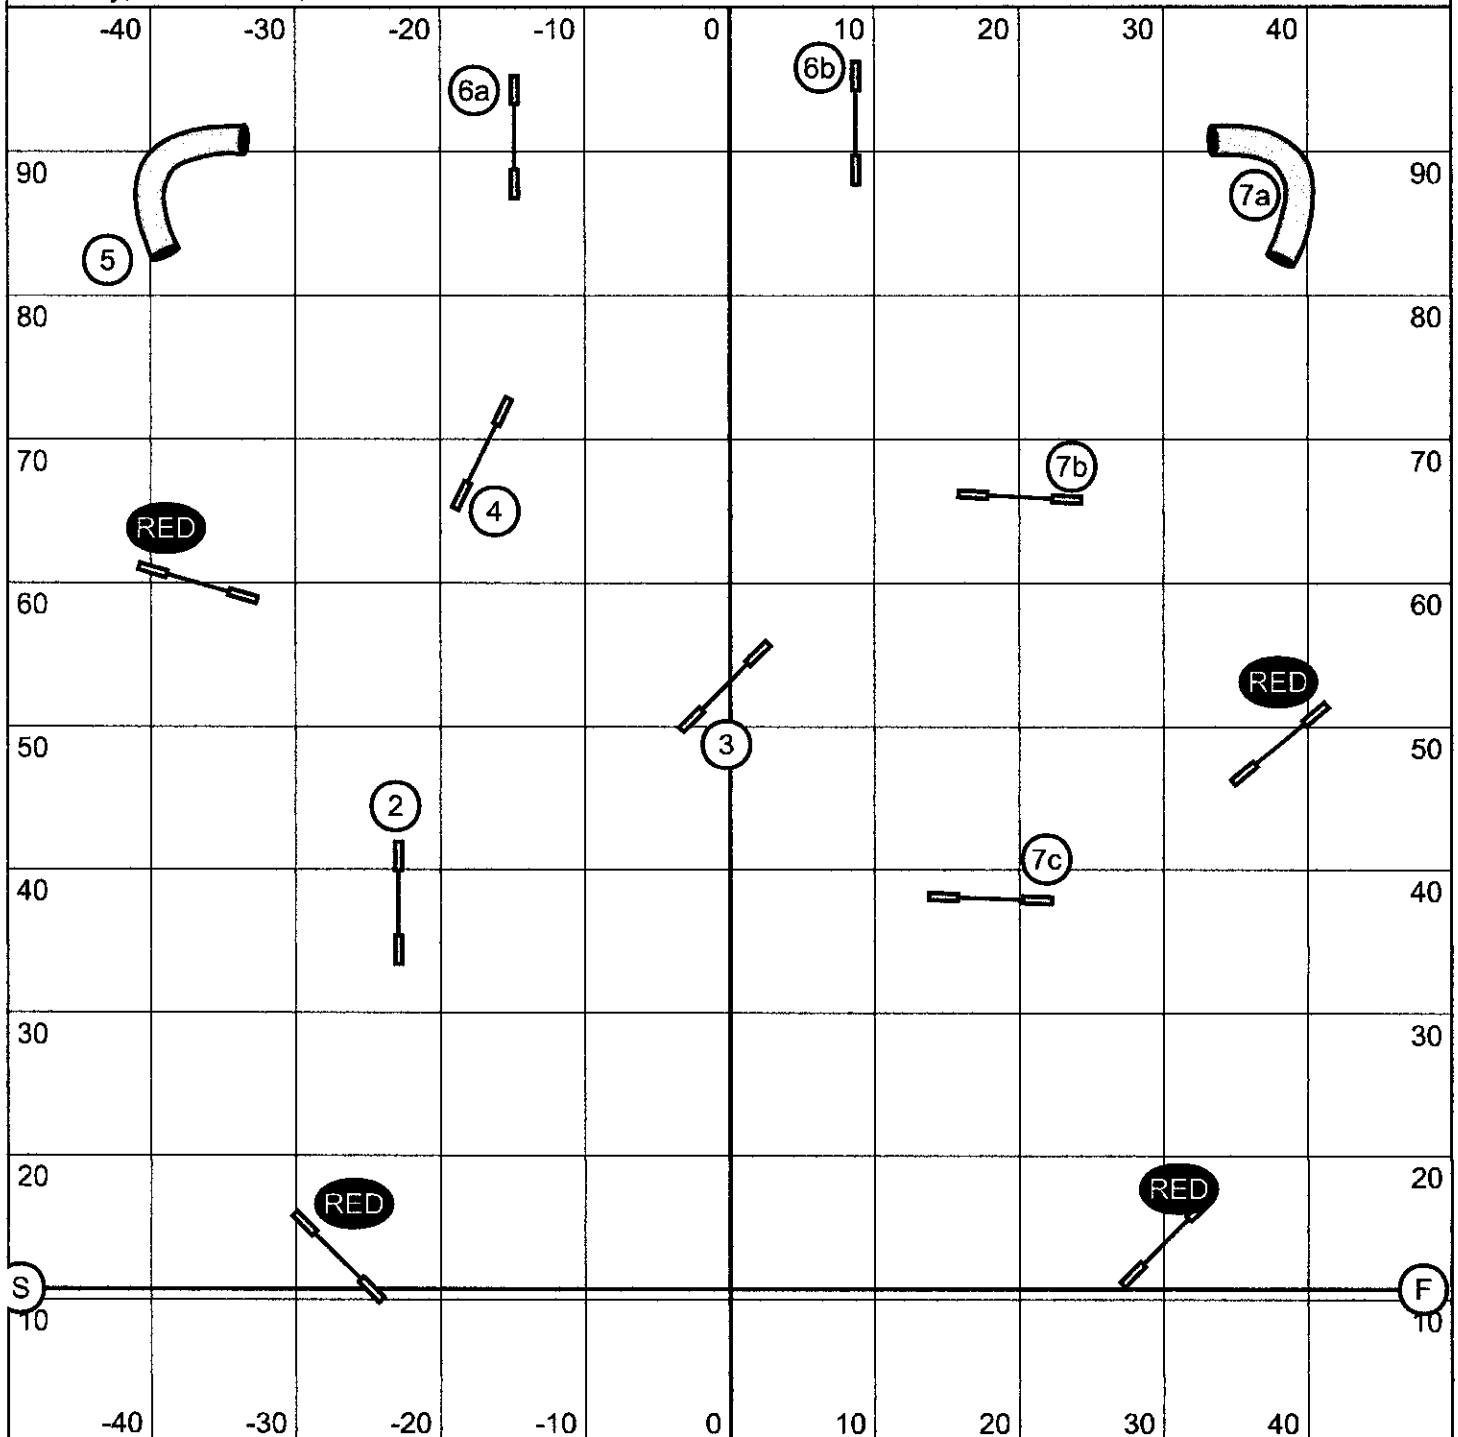

**MUST take all 4 reds**

Combinations may be taken in any order in opening. As numbered for close.

Course Time: 26/22 - 55 sec, 18/16 - 56 sec, 14/12 - 57 sec (+2 for Perf)

Points: Weaves 7, Contacts 5, Tunnels/Tire 3, Jumps 1

Opening Time: 30 seconds

Closing: 26/22 - 15sec, 18/16 - 16 sec, 14/12 - 17 sec (+2 for Perf)