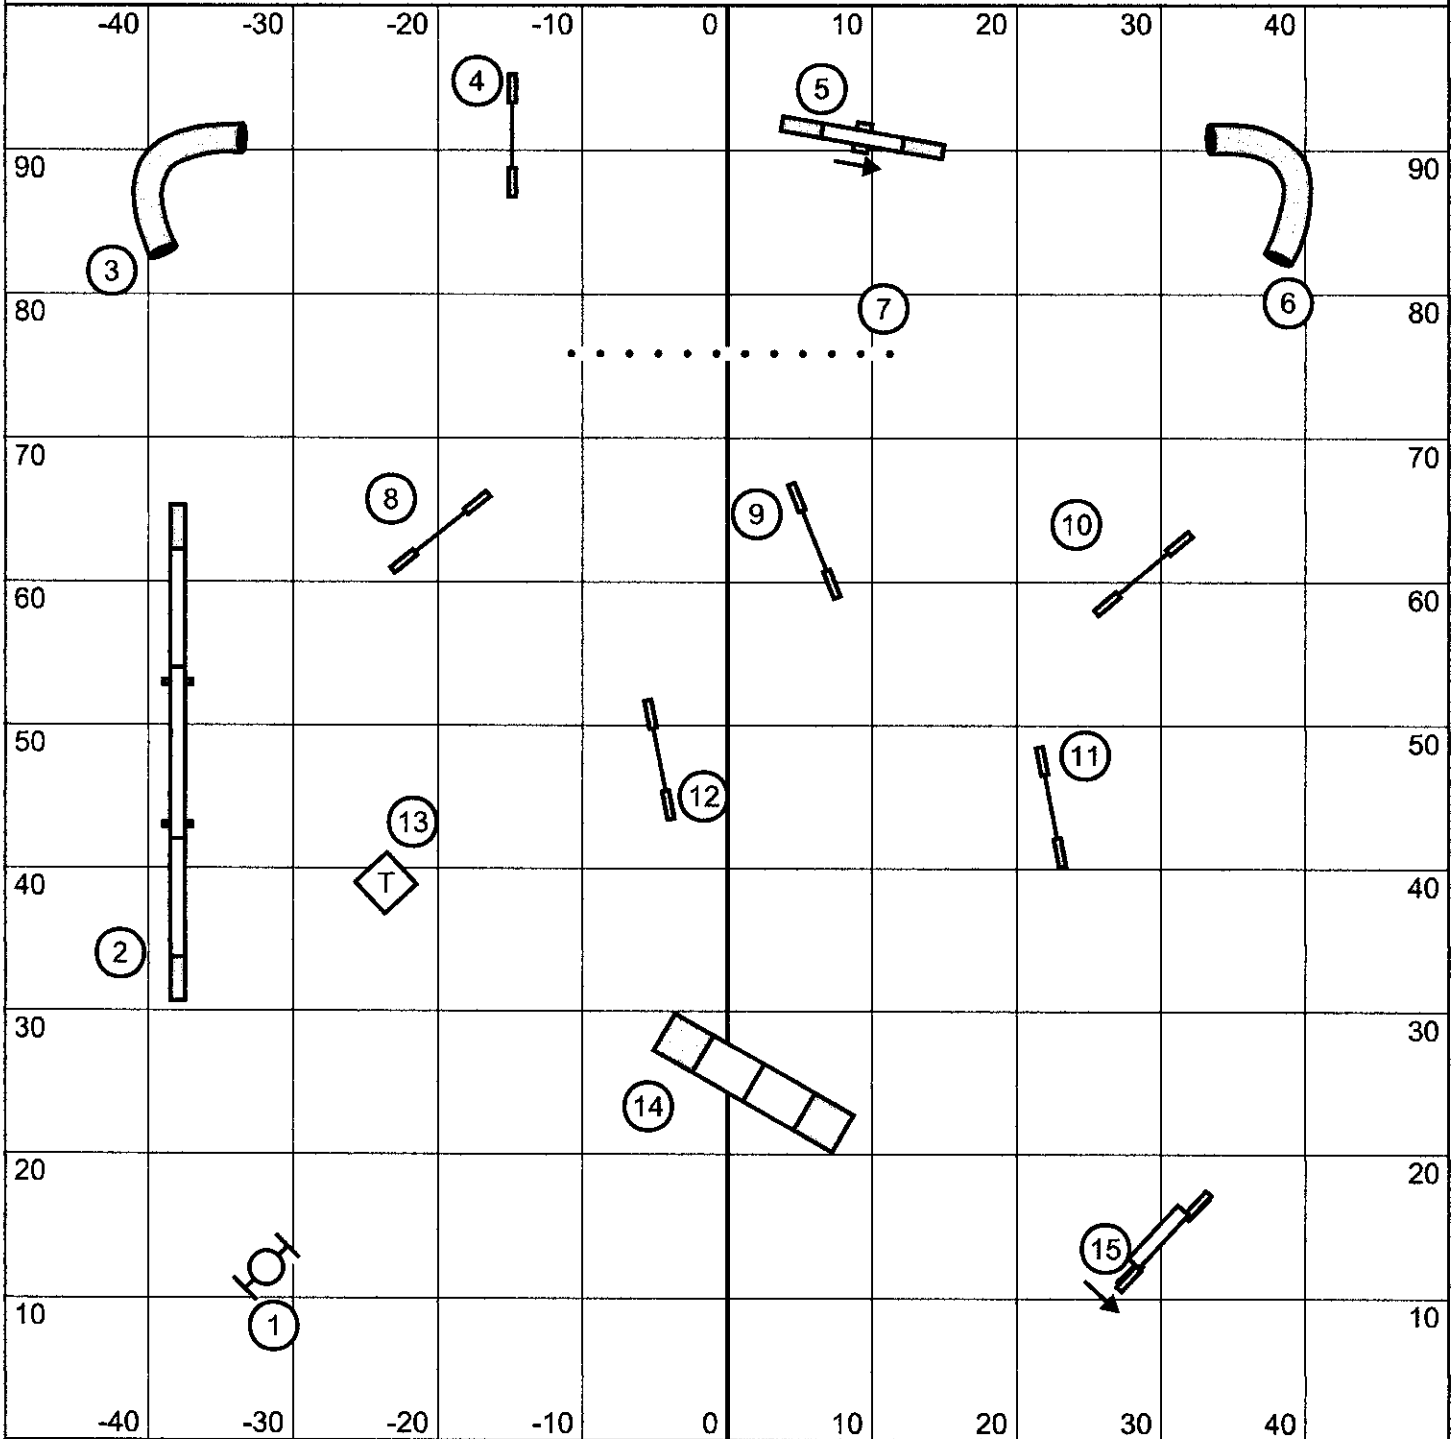

Starters/PI Standard

VAST
 Judge: Kama Rueschenberg
 Sunday, October 2nd, 2016

Starters/PI Snooker

VAST

Judge: Kama Rueschenberg

Sunday, October 2nd, 2016

MUST take all 3 reds

Combinations may be taken in any order in opening. As numbered for close.

Course Time: 26/22 - 55 sec, 18/16 - 56 sec, 14/12 - 57 sec (+2 for Perf)

Starters/PI Jumpers

VAST
 Judge: Kama Rueschenberg
 Sunday, October 2nd, 2016

Starters/PI Gamblers

VAST

Judge: Kama Rueschenberg

Sunday, October 2nd, 2016

Back to Back okay. NO Contact to Contact.

Points: Weaves 7, Contacts 5, Tunnels/Tire 3, Jumps 1

Opening Time: 30 seconds

Closing: 26/22 - 15sec, 18/16 - 16 sec, 14/12 - 17 sec (+2 for Perf)