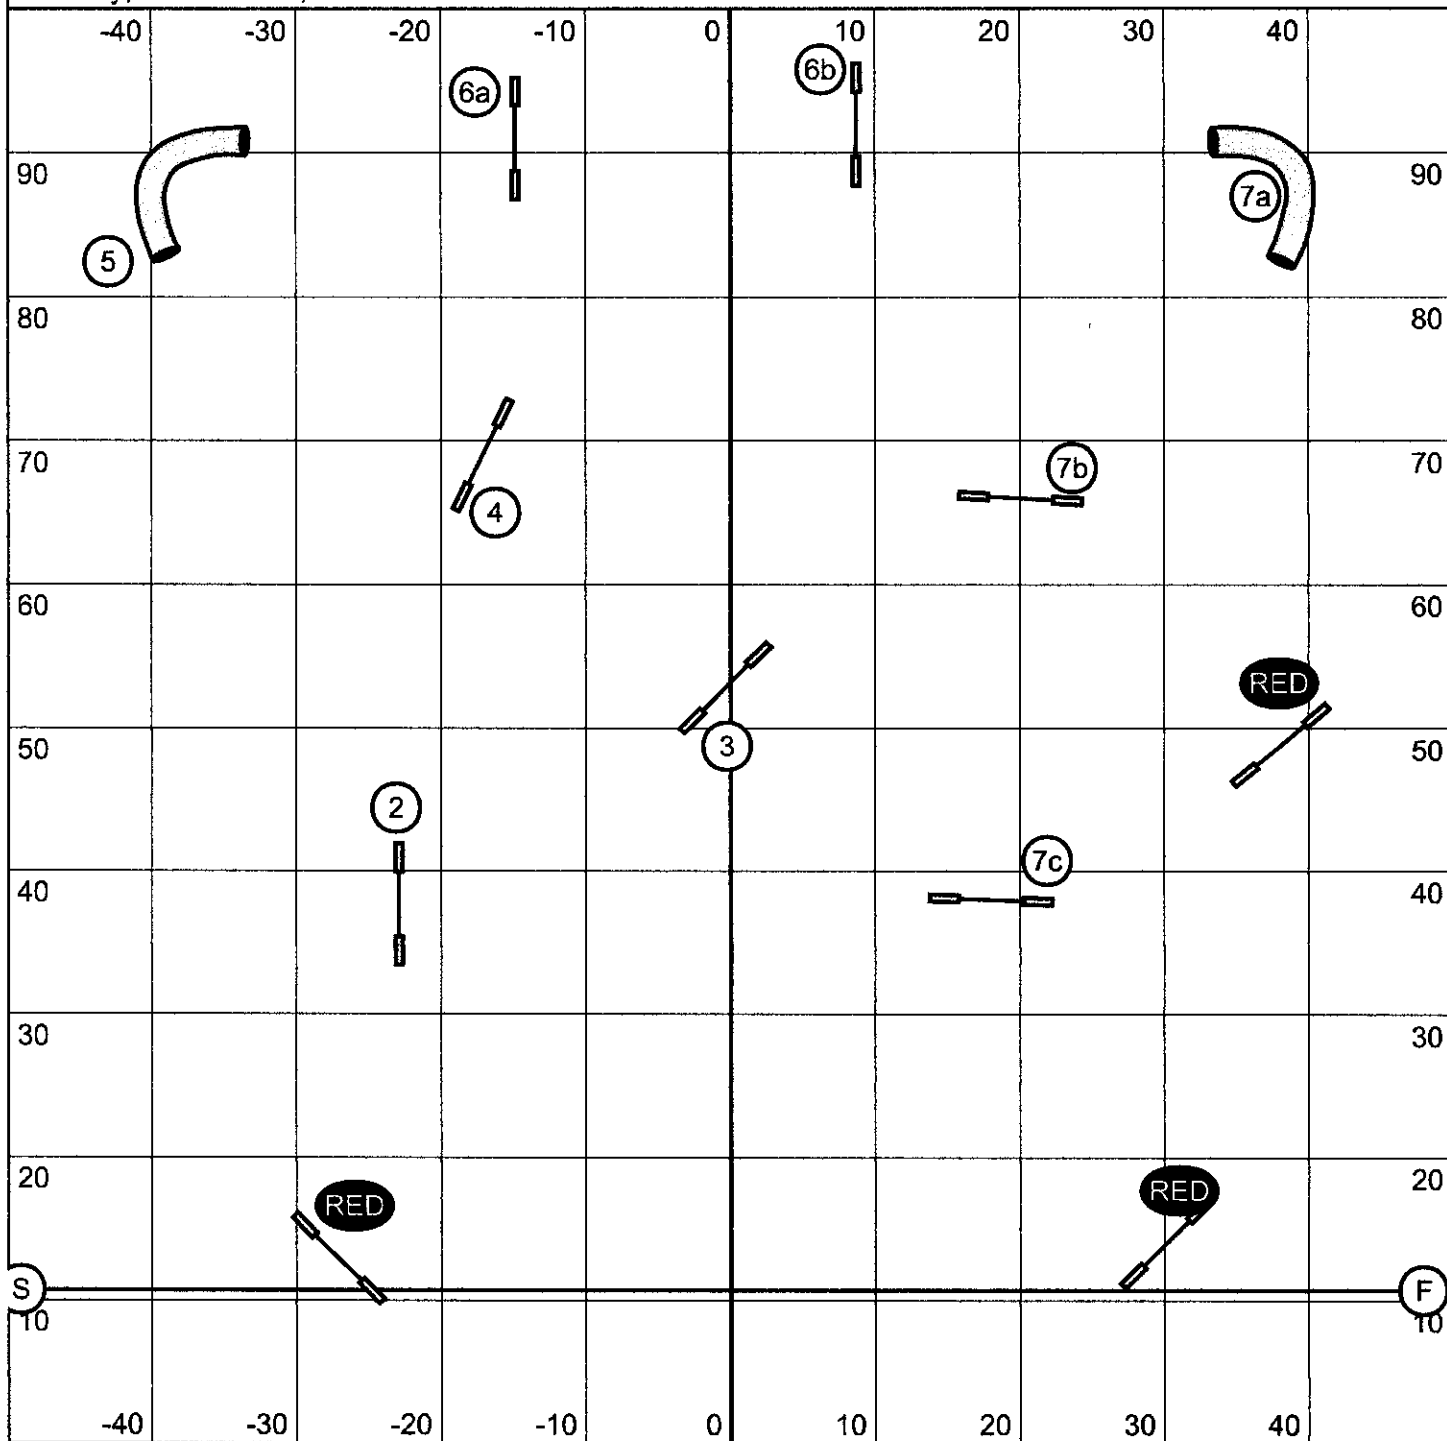

Starters/PI Standard

VAST
 Judge: Kama Rueschenberg
 Sunday, October 2nd, 2016

Starters/PI Snooker

VAST

Judge: Kama Rueschenberg

Sunday, October 2nd, 2016

MUST take all 3 reds

Combinations may be taken in any order in opening. As numbered for close.

Course Time: 26/22 - 55 sec, 18/16 - 56 sec, 14/12 - 57 sec (+2 for Perf)

Starters/PI Jumpers

VAST
 Judge: Kama Rueschenberg
 Sunday, October 2nd, 2016

Starters/PI Gamblers

VAST

Judge: Kama Rueschenberg

Sunday, October 2nd, 2016

Back to Back okay. NO Contact to Contact.

Points: Weaves 7, Contacts 5, Tunnels/Tire 3, Jumps 1

Opening Time: 30 seconds

Closing: 26/22 - 15sec, 18/16 - 16 sec, 14/12 - 17 sec (+2 for Perf)