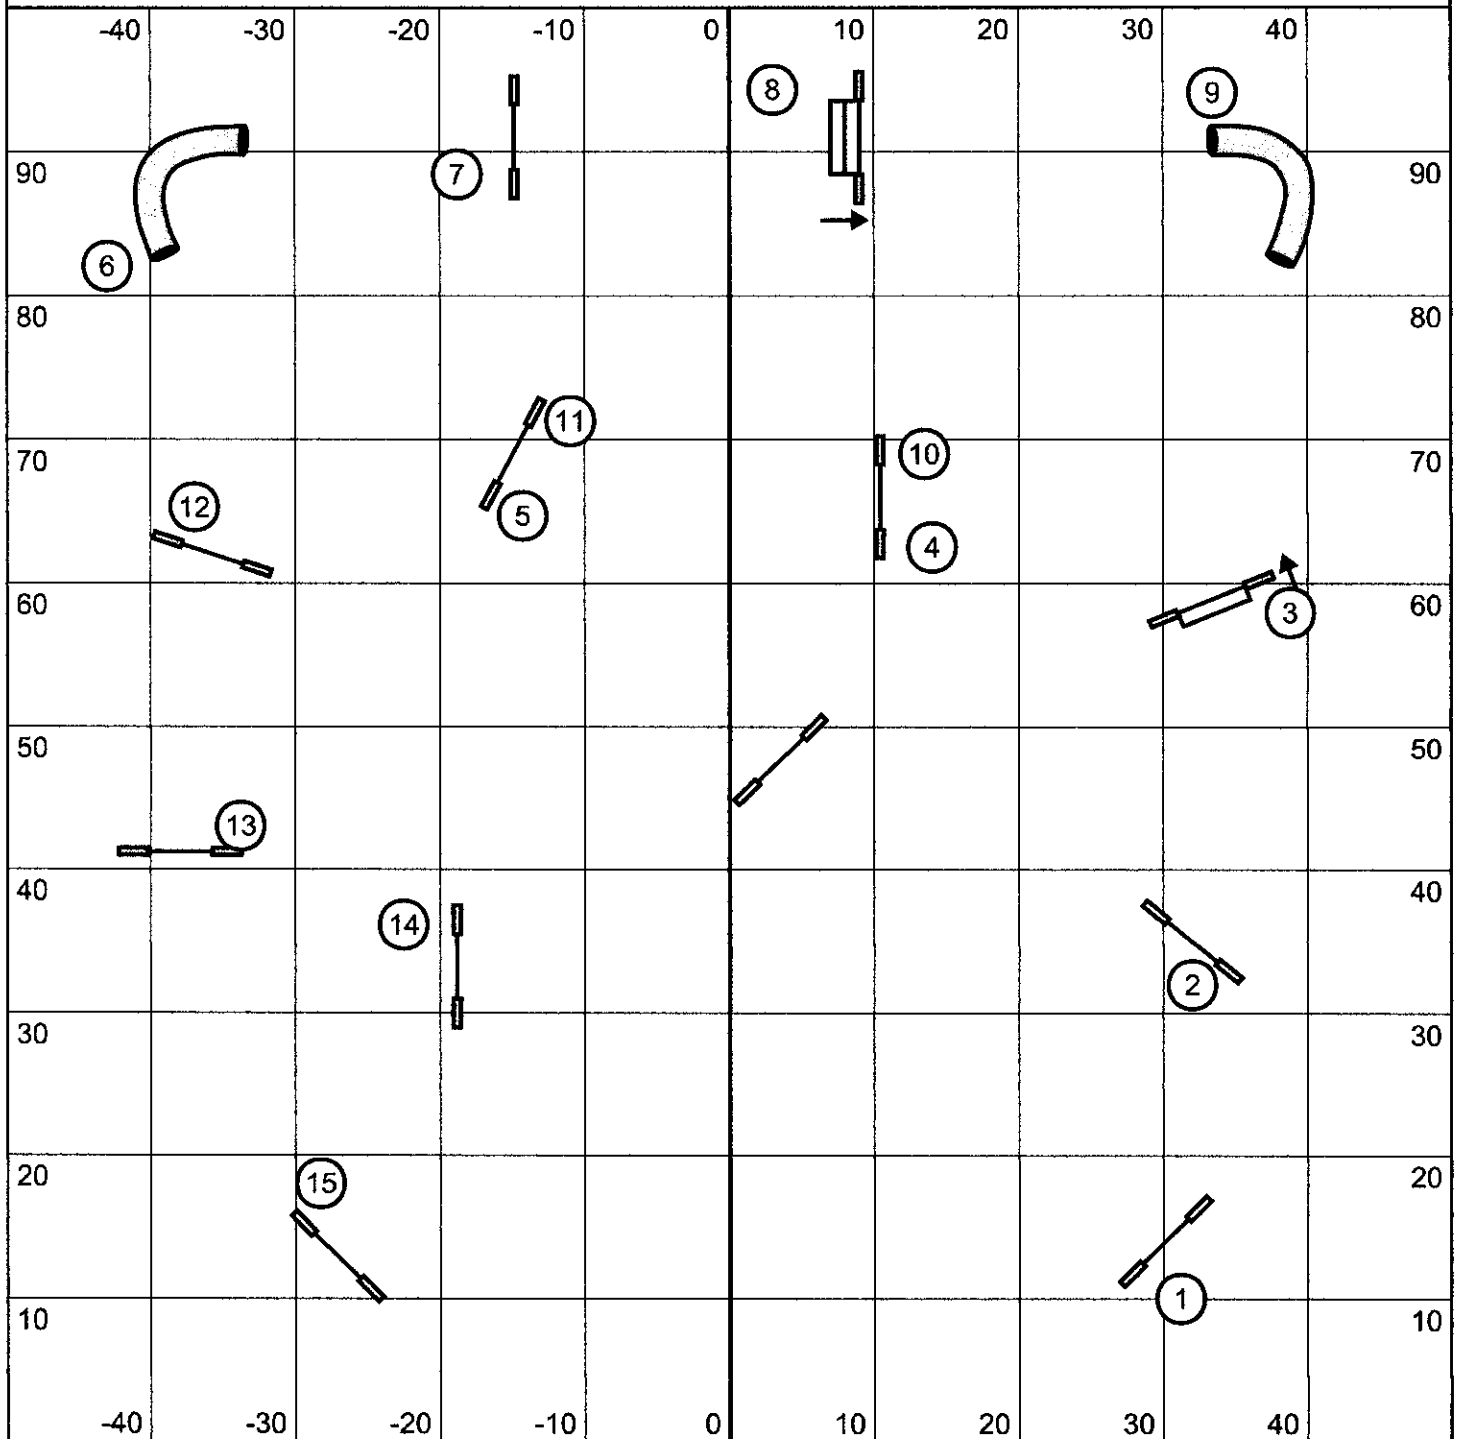

Starters/PI Standard

VAST
 Judge: Kama Rueschenberg
 Sunday, October 2nd, 2016

Starters/PI Snooker

VAST

Judge: Kama Rueschenberg

Sunday, October 2nd, 2016

MUST take all 3 reds

Combinations may be taken in any order in opening. As numbered for close.

Course Time: 26/22 - 55 sec, 18/16 - 56 sec, 14/12 - 57 sec (+2 for Perf)

Starters/PI Jumpers

VAST
 Judge: Kama Rueschenberg
 Sunday, October 2nd, 2016

Starters/PI Gamblers

VAST

Judge: Kama Rueschenberg

Sunday, October 2nd, 2016

Back to Back okay. NO Contact to Contact.

Points: Weaves 7, Contacts 5, Tunnels/Tire 3, Jumps 1

Opening Time: 30 seconds

Closing: 26/22 - 15sec, 18/16 - 16 sec, 14/12 - 17 sec (+2 for Perf)