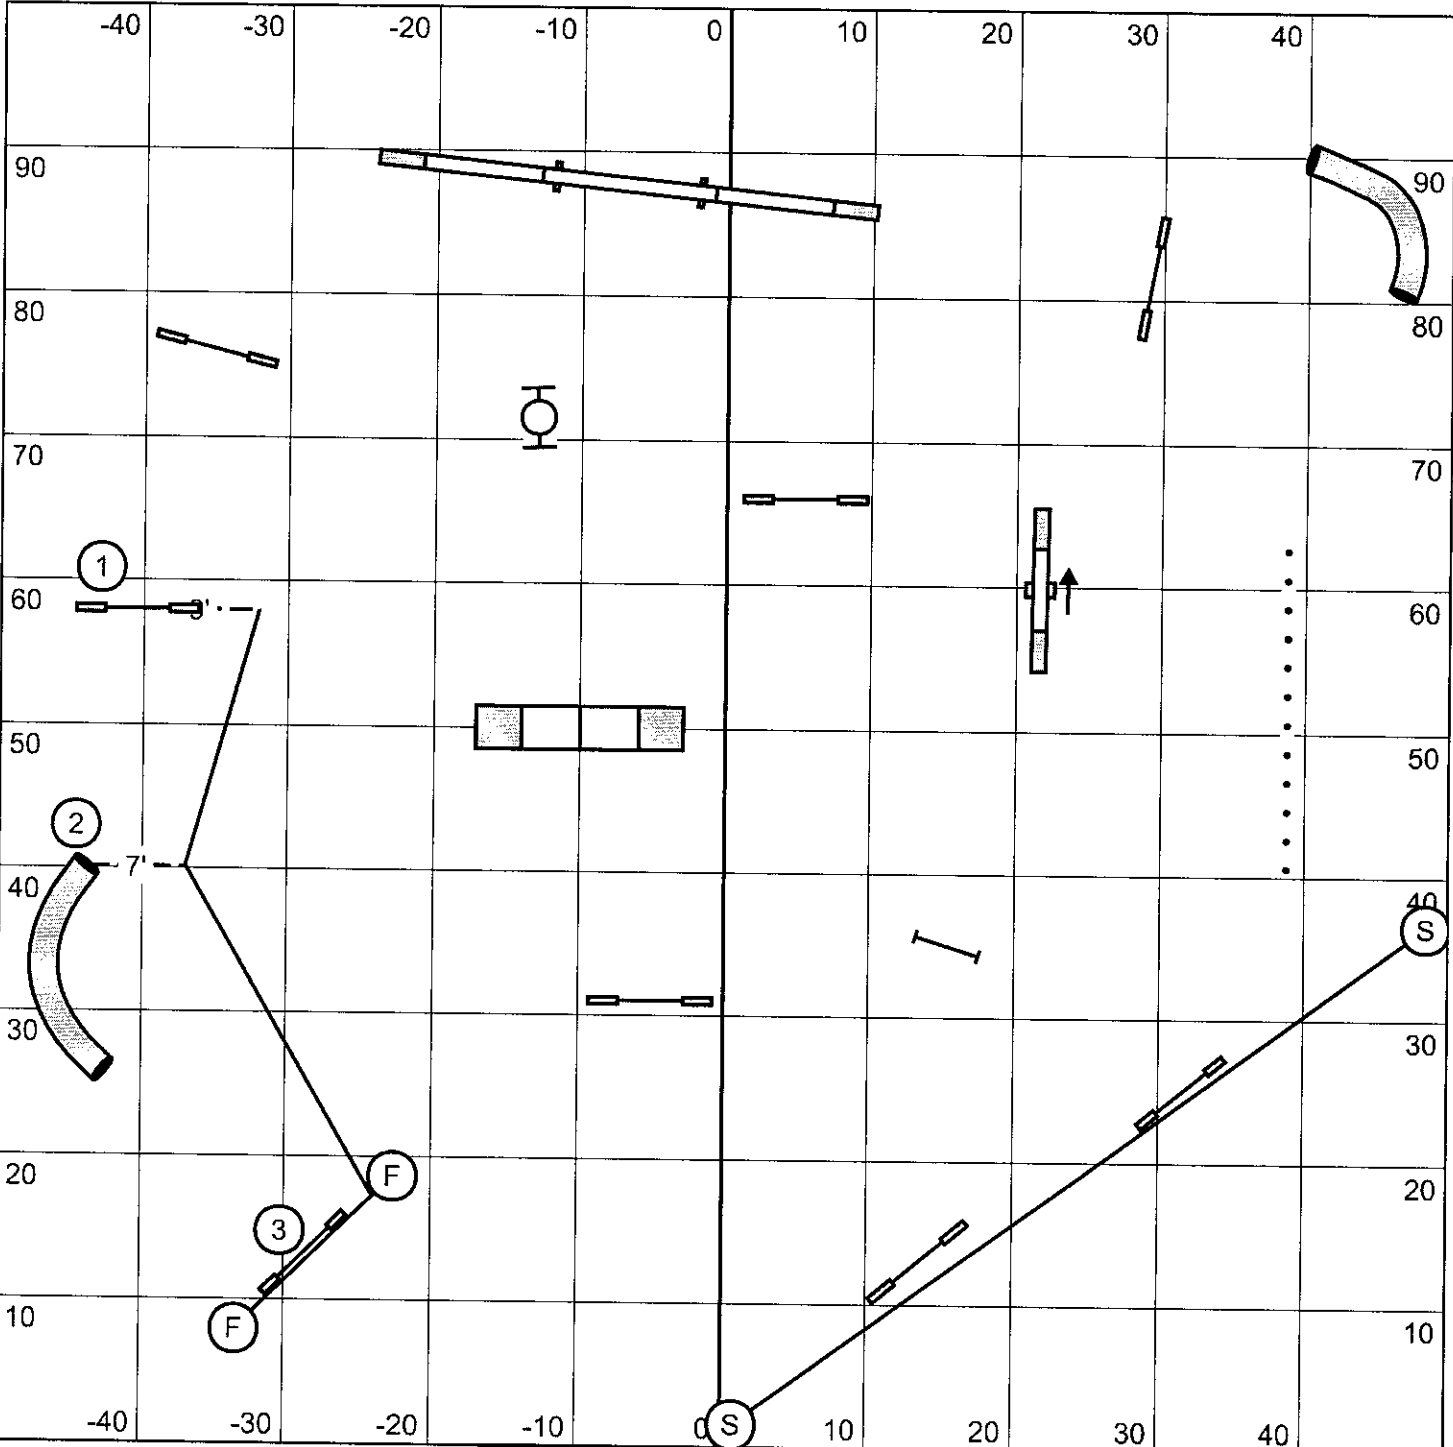

**VAST**  
**Starters/PI Standard**  
**Saturday February 17, 2018**  
**Judge: Jan Skurzynski**

24/22/20: 50 sec,  
 16: 52 sec, 14/10: 54 sec  
 20P/16P/14P: 52 sec,  
 12P: 54 sec, 8P: 56 sec

**VAST**  
**Starters/PI Snooker**  
**Saturday February 17, 2018**  
**Judge: Jan Skurzynski**

**VAST**  
**Starters/PI Jumpers**  
**Saturday February 17, 2018**  
**Judge: Jan Skurzynski**

1-3-5-7, dogwalk = 7  
 Need 21 points in opening  
 Contact-to-contact ok  
 Back-to-back is ok

**VAST**  
**Starters/PI Gamblers**  
**Saturday February 17, 2018**  
**Judge: Jan Skurzynski**

Opening: 30 sec.  
 Closing times:  
 20/22/24: 15 sec, 14/16: 16 sec, 10: 17 sec.  
 20P: 17 sec, 14P/16P: 18 sec, 12P/8P: 19 sec.