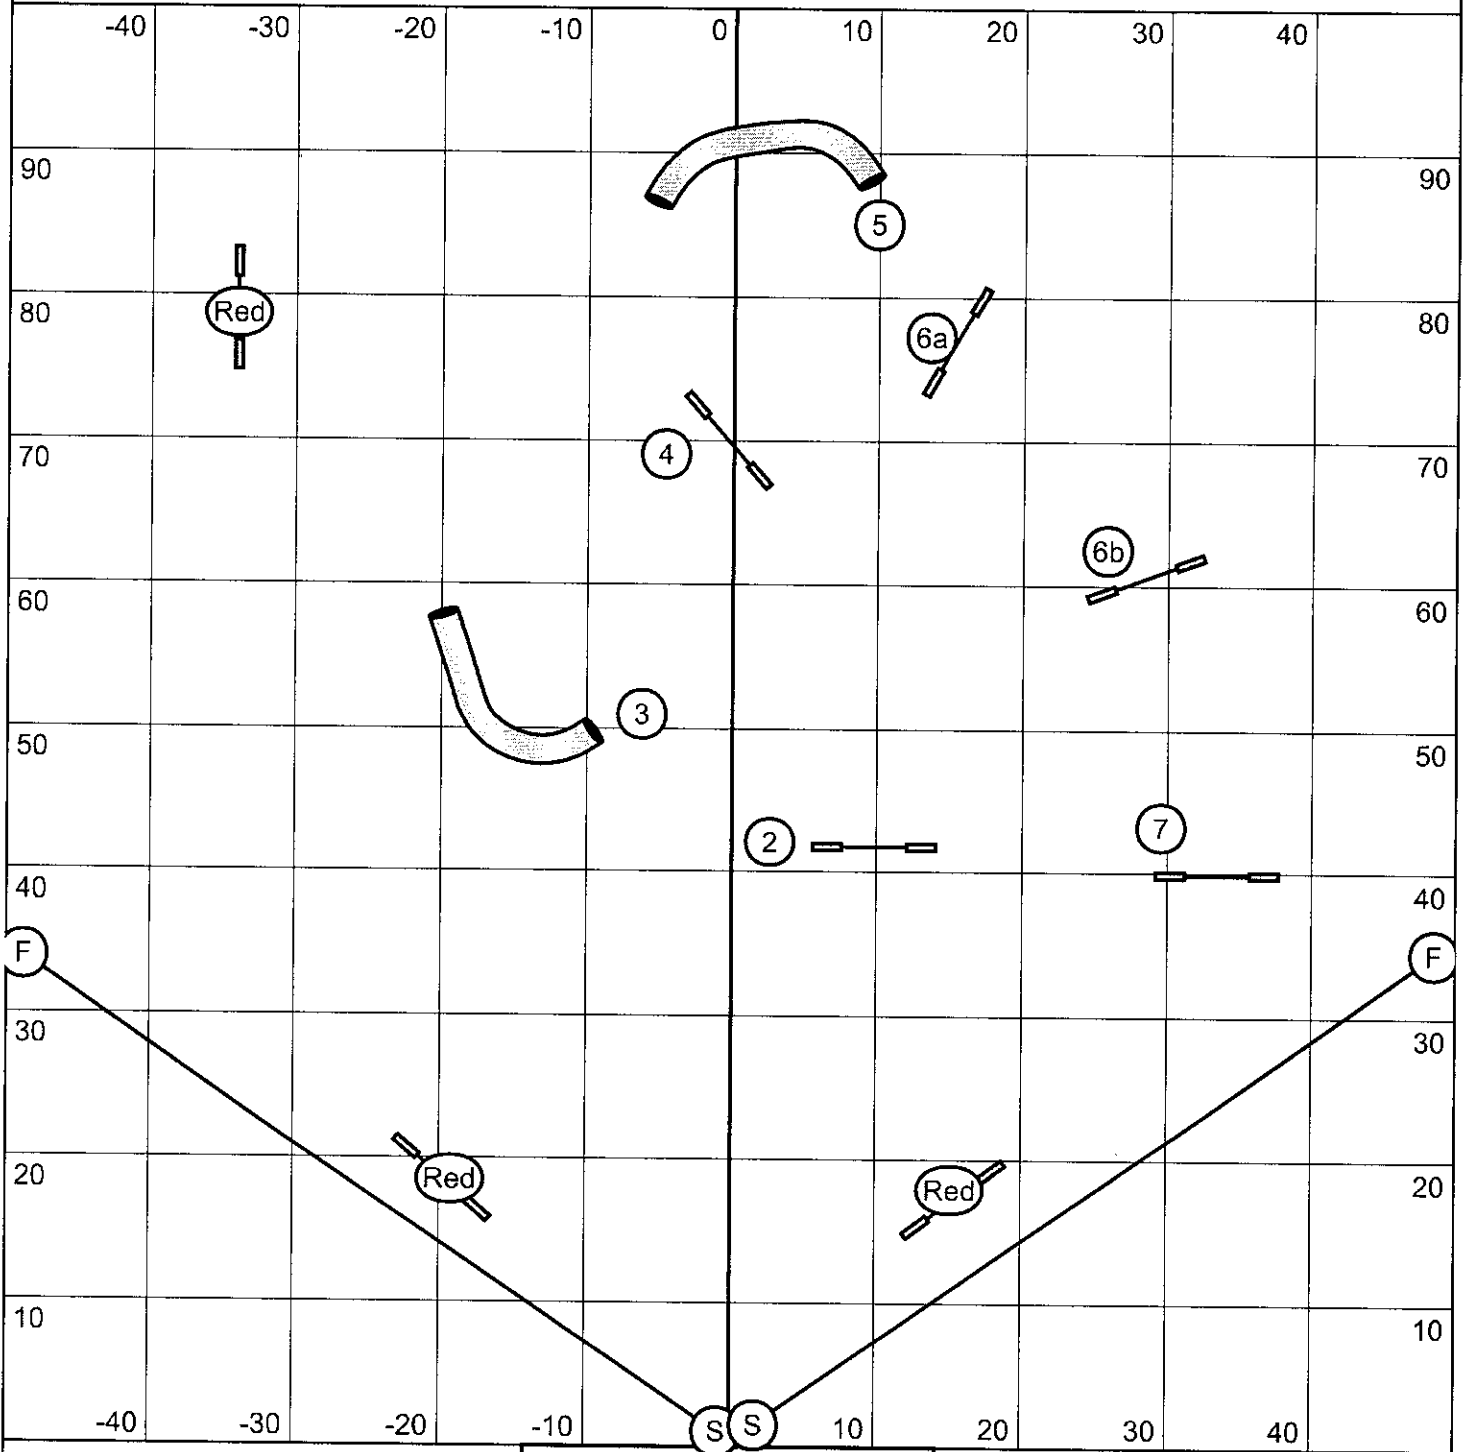

**VAST**  
**Starters/PI Standard**  
**Saturday February 17, 2018**  
**Judge: Jan Skurzynski**

24/22/20: 50 sec,  
 16: 52 sec, 14/10: 54 sec  
 20P/16P/14P: 52 sec,  
 12P: 54 sec, 8P: 56 sec

**VAST**  
**Starters/PI Snooker**  
**Saturday February 17, 2018**  
**Judge: Jan Skurzynski**

**VAST**  
**Starters/PI Jumpers**  
**Saturday February 17, 2018**  
**Judge: Jan Skurzynski**

1-3-5-7, dogwalk = 7  
 Need 21 points in opening  
 Contact-to-contact ok  
 Back-to-back is ok

**VAST**  
**Starters/PI Gamblers**  
**Saturday February 17, 2018**  
**Judge: Jan Skurzynski**

Opening: 30 sec.  
 Closing times:  
 20/22/24: 15 sec, 14/16: 16 sec, 10: 17 sec.  
 20P: 17 sec, 14P/16P: 18 sec, 12P/8P: 19 sec.