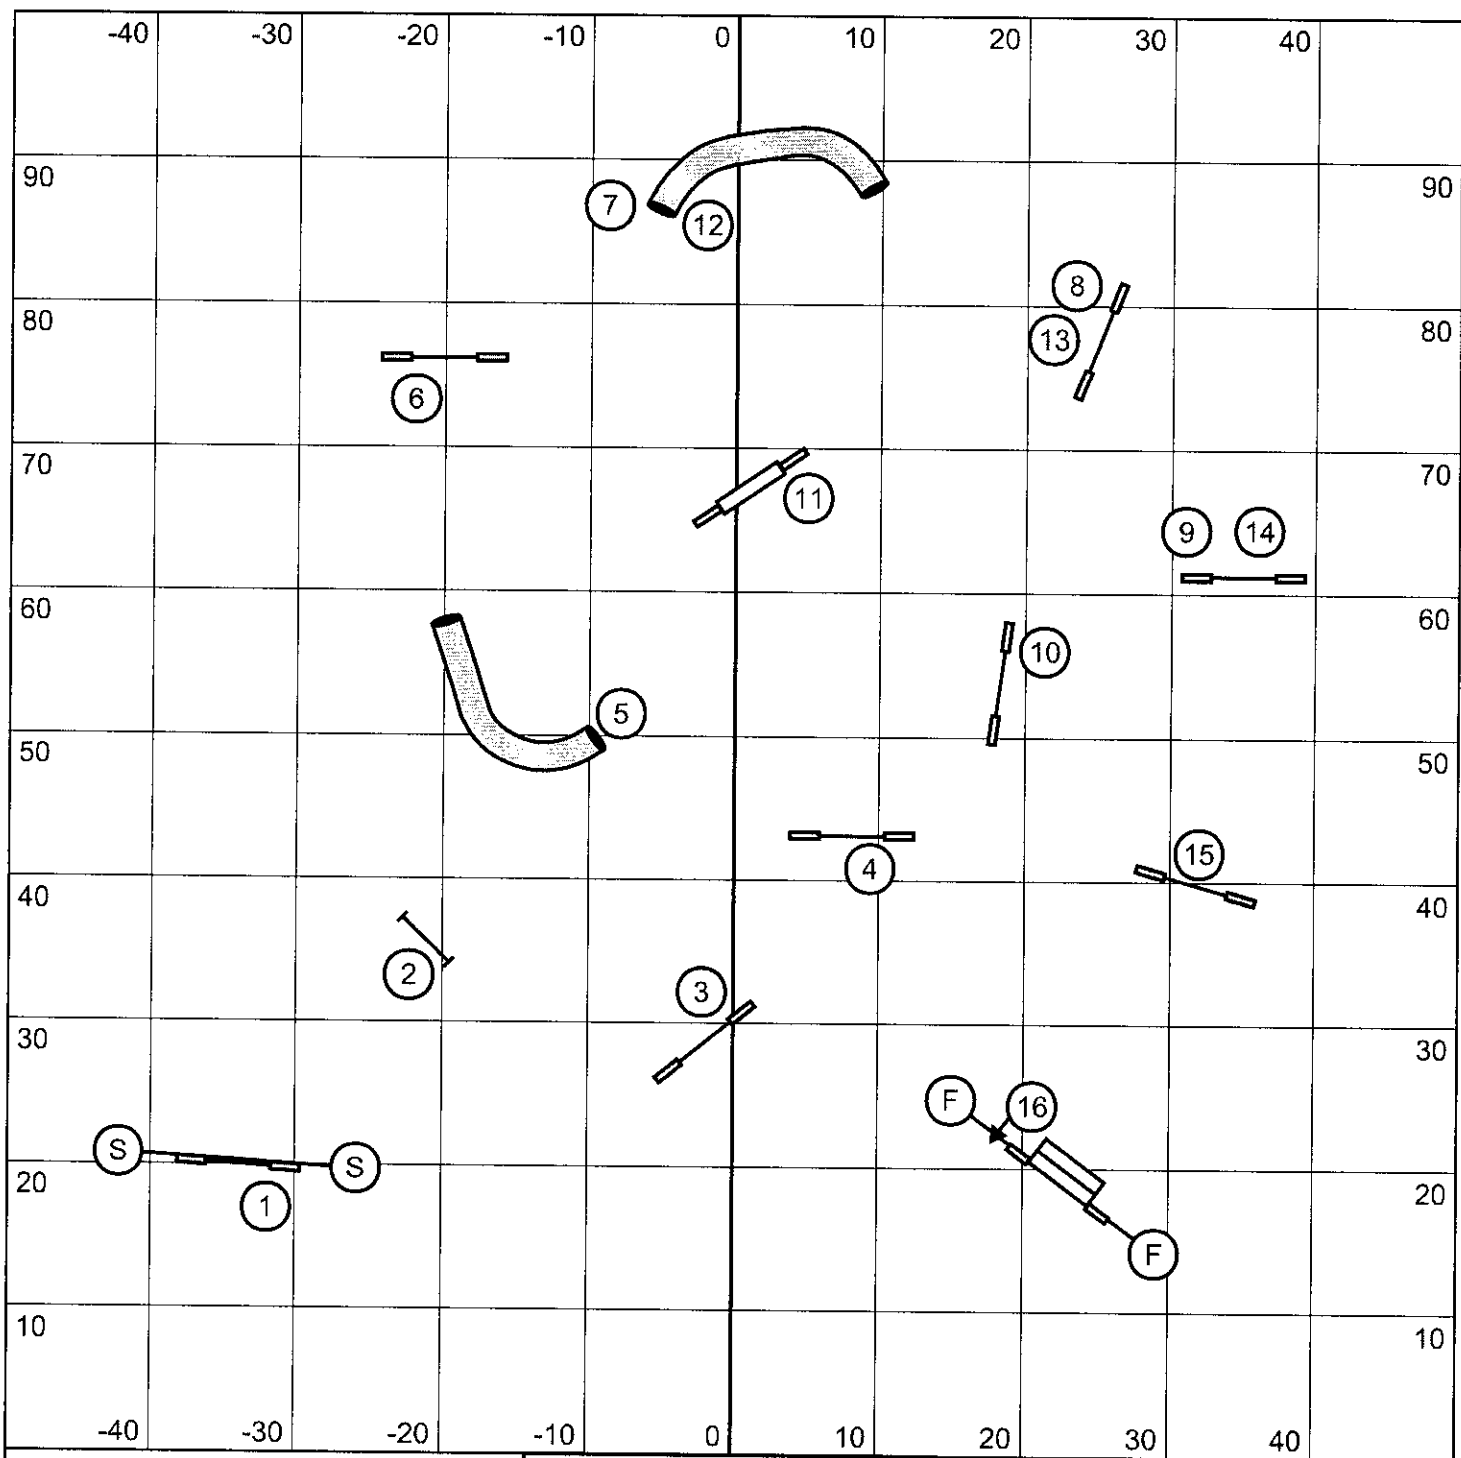

**VAST**  
**Starters/PI Standard**  
**Saturday February 17, 2018**  
**Judge: Jan Skurzynski**

24/22/20: 50 sec,  
 16: 52 sec, 14/10: 54 sec  
 20P/16P/14P: 52 sec,  
 12P: 54 sec, 8P: 56 sec

**VAST**  
**Starters/PI Snooker**  
**Saturday February 17, 2018**  
**Judge: Jan Skurzynski**

**VAST**  
**Starters/PI Jumpers**  
**Saturday February 17, 2018**  
**Judge: Jan Skurzynski**

1-3-5-7, dogwalk = 7  
 Need 21 points in opening  
 Contact-to-contact ok  
 Back-to-back is ok

**VAST**  
**Starters/PI Gamblers**  
**Saturday February 17, 2018**  
**Judge: Jan Skurzynski**

Opening: 30 sec.  
 Closing times:  
 20/22/24: 15 sec, 14/16: 16 sec, 10: 17 sec.  
 20P: 17 sec, 14P/16P: 18 sec, 12P/8P: 19 sec.