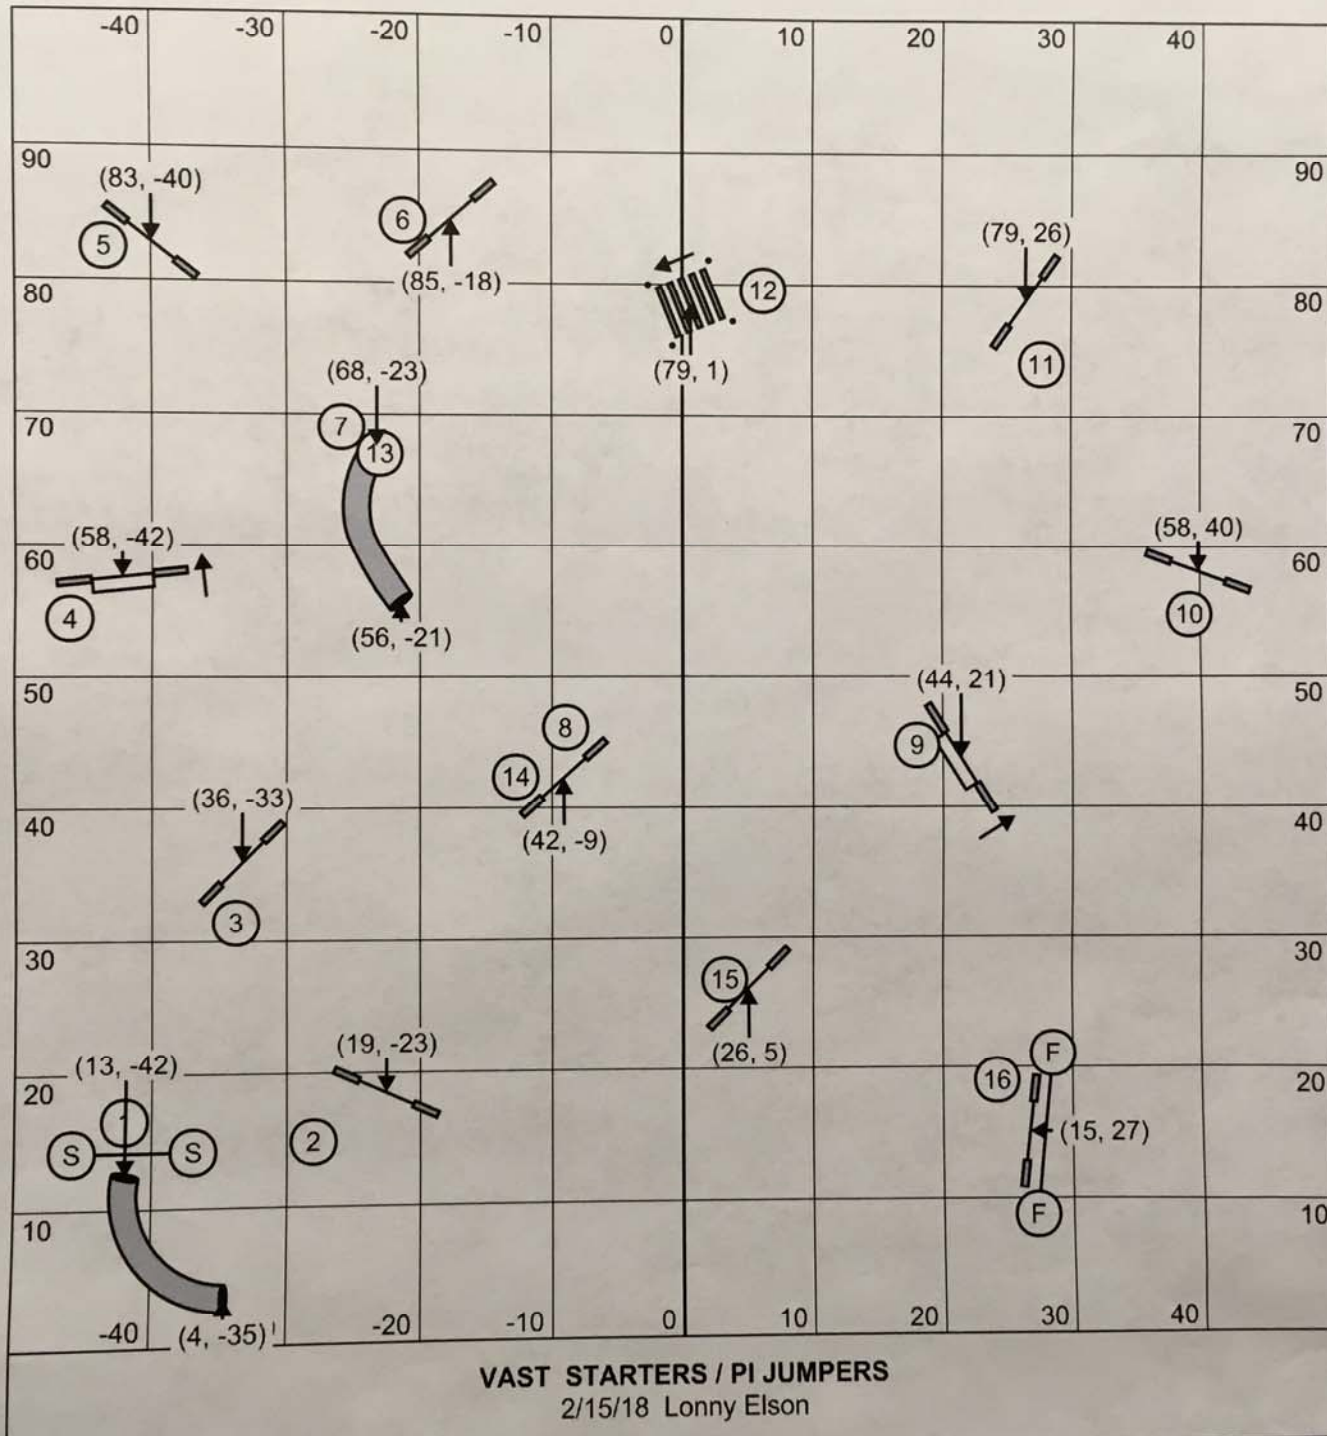

Enter Behind Tunnel
dog leaves Aframe

VAST STARTERS / PI STANDARD
2/15/18 Lonny Elson

VAST STARTERS / PI JUMPERS
2/15/18 Lonny Elson