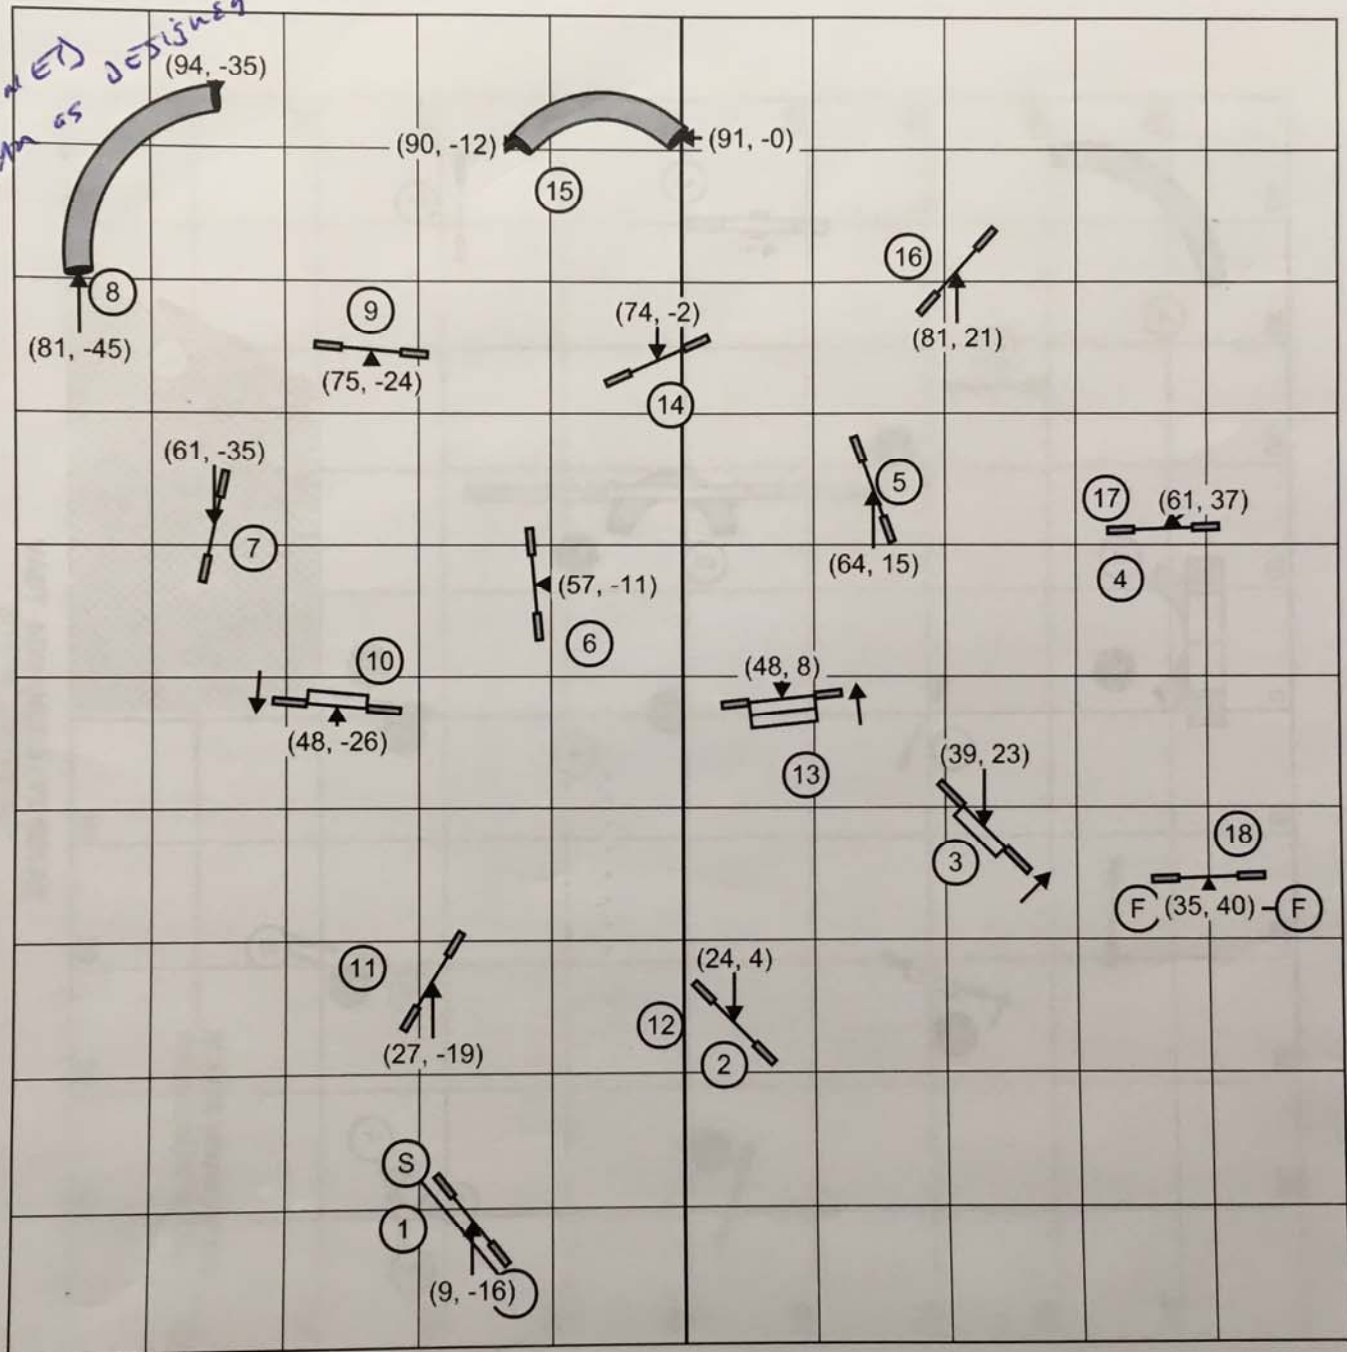

**1-3-5-7 Pt System A-Frame - 7 pts**  
**OPENING:** 25sec - Need 18 pts  
 Back to Back OK / No Contact to Contact  
 Table is BONUS 5 Pts

**Gamble Times**  
 24/22/20" - 16 sec  
 16/14" - 17sec  
 10" - 18 sec  
 Perf = +2 sec

**GAMBLE - #1 is Bi-Directional**  
 Handler anywhere outside the line

DRAINED  
RAM AS DESIGNED

VAST ADVANCED / P II JUMPERS  
2/17/18 Lonny Elson