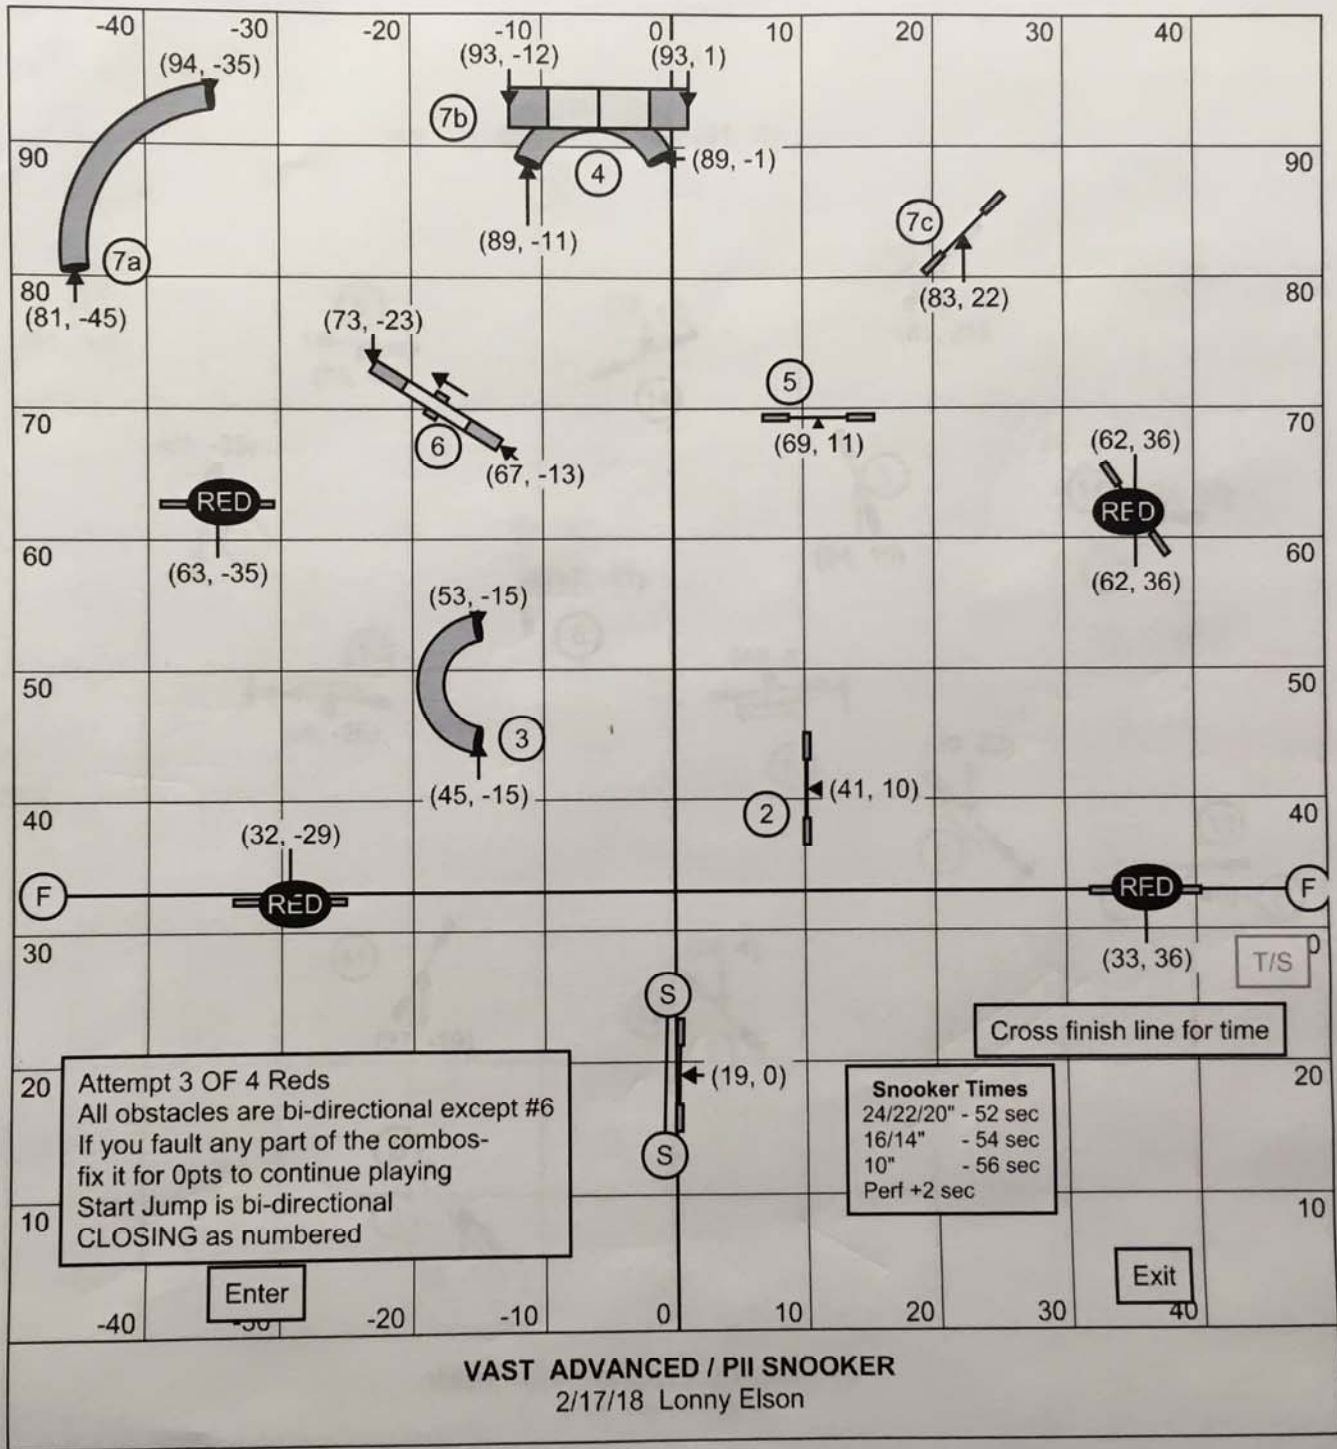

**1-3-5-7 Pt System A-Frame - 7 pts**  
**OPENING:** 25sec - Need 18 pts  
 Back to Back OK / No Contact to Contact  
 Table is BONUS 5 Pts

**Gamble Times**  
 24/22/20" - 16 sec  
 16/14" - 17sec  
 10" - 18 sec  
 Perf = +2 sec

**GAMBLE - #1 is Bi-Directional**  
 Handler anywhere outside the line

DRAINED  
RAM AS DESIGNED

VAST ADVANCED / P II JUMPERS  
2/17/18 Lonny Elson