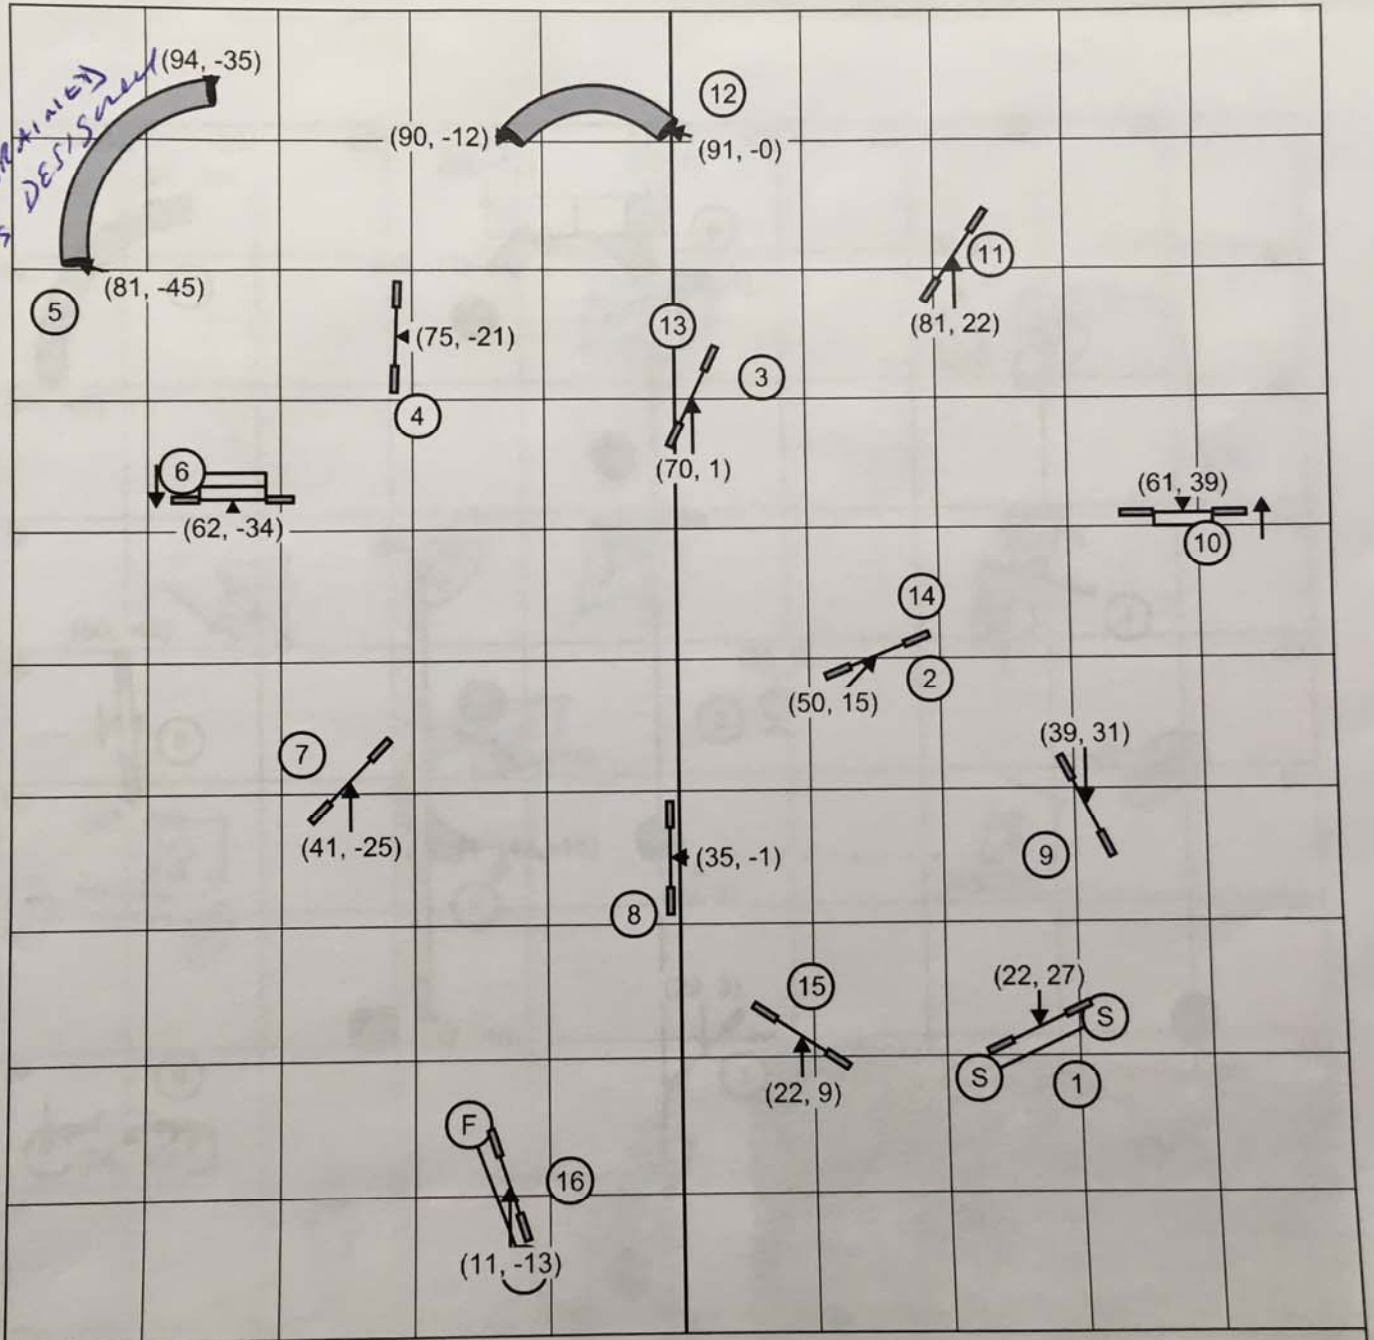

VAST STARTER / PI STANDARD  
2/17/18 Lonny Elson

AREA DRAINAGE  
RAM AS DESIGN

VAST STARTERS / PI JUMPERS  
2/17/18 Lonny Elson

VAST STARTERS / P I RELAY

2/17/18 Lonny Elson