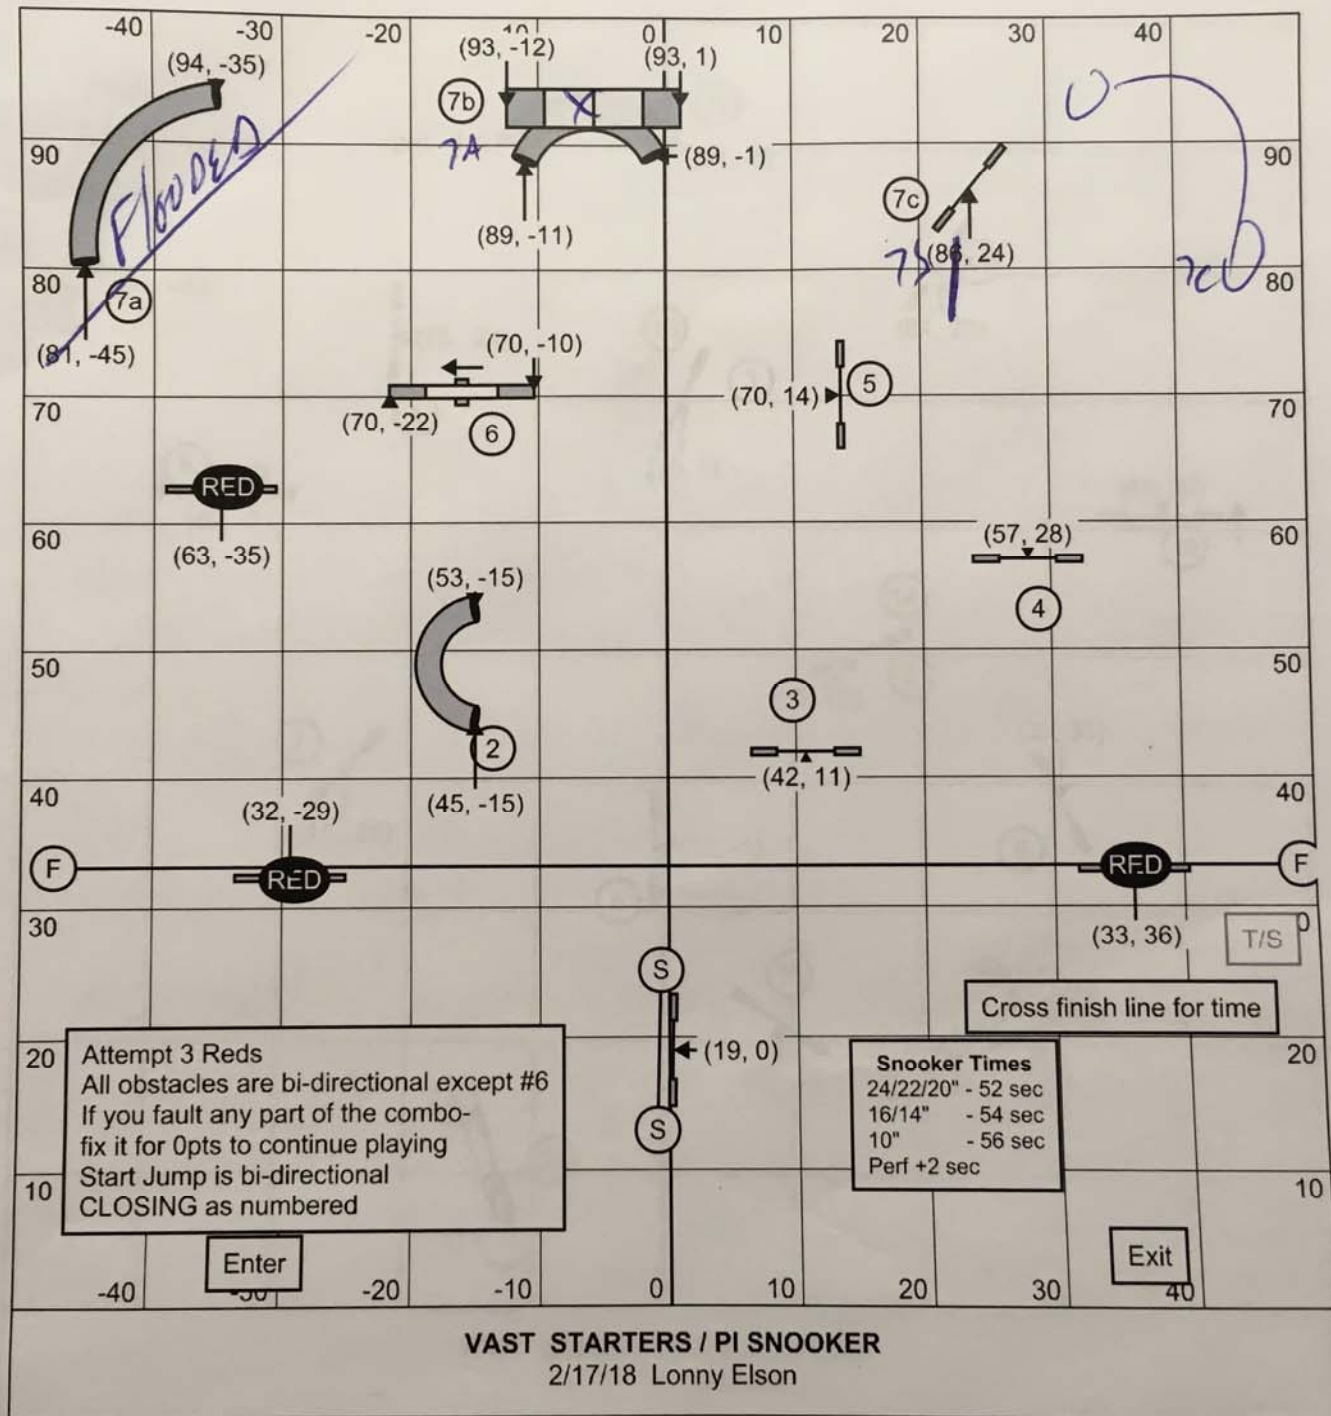

VAST STARTER / PI STANDARD  
2/17/18 Lonny Elson

AREA DRAINAGE  
RAM AS DESIGN

VAST STARTERS / PI JUMPERS  
2/17/18 Lonny Elson

VAST STARTERS / P I RELAY

2/17/18 Lonny Elson