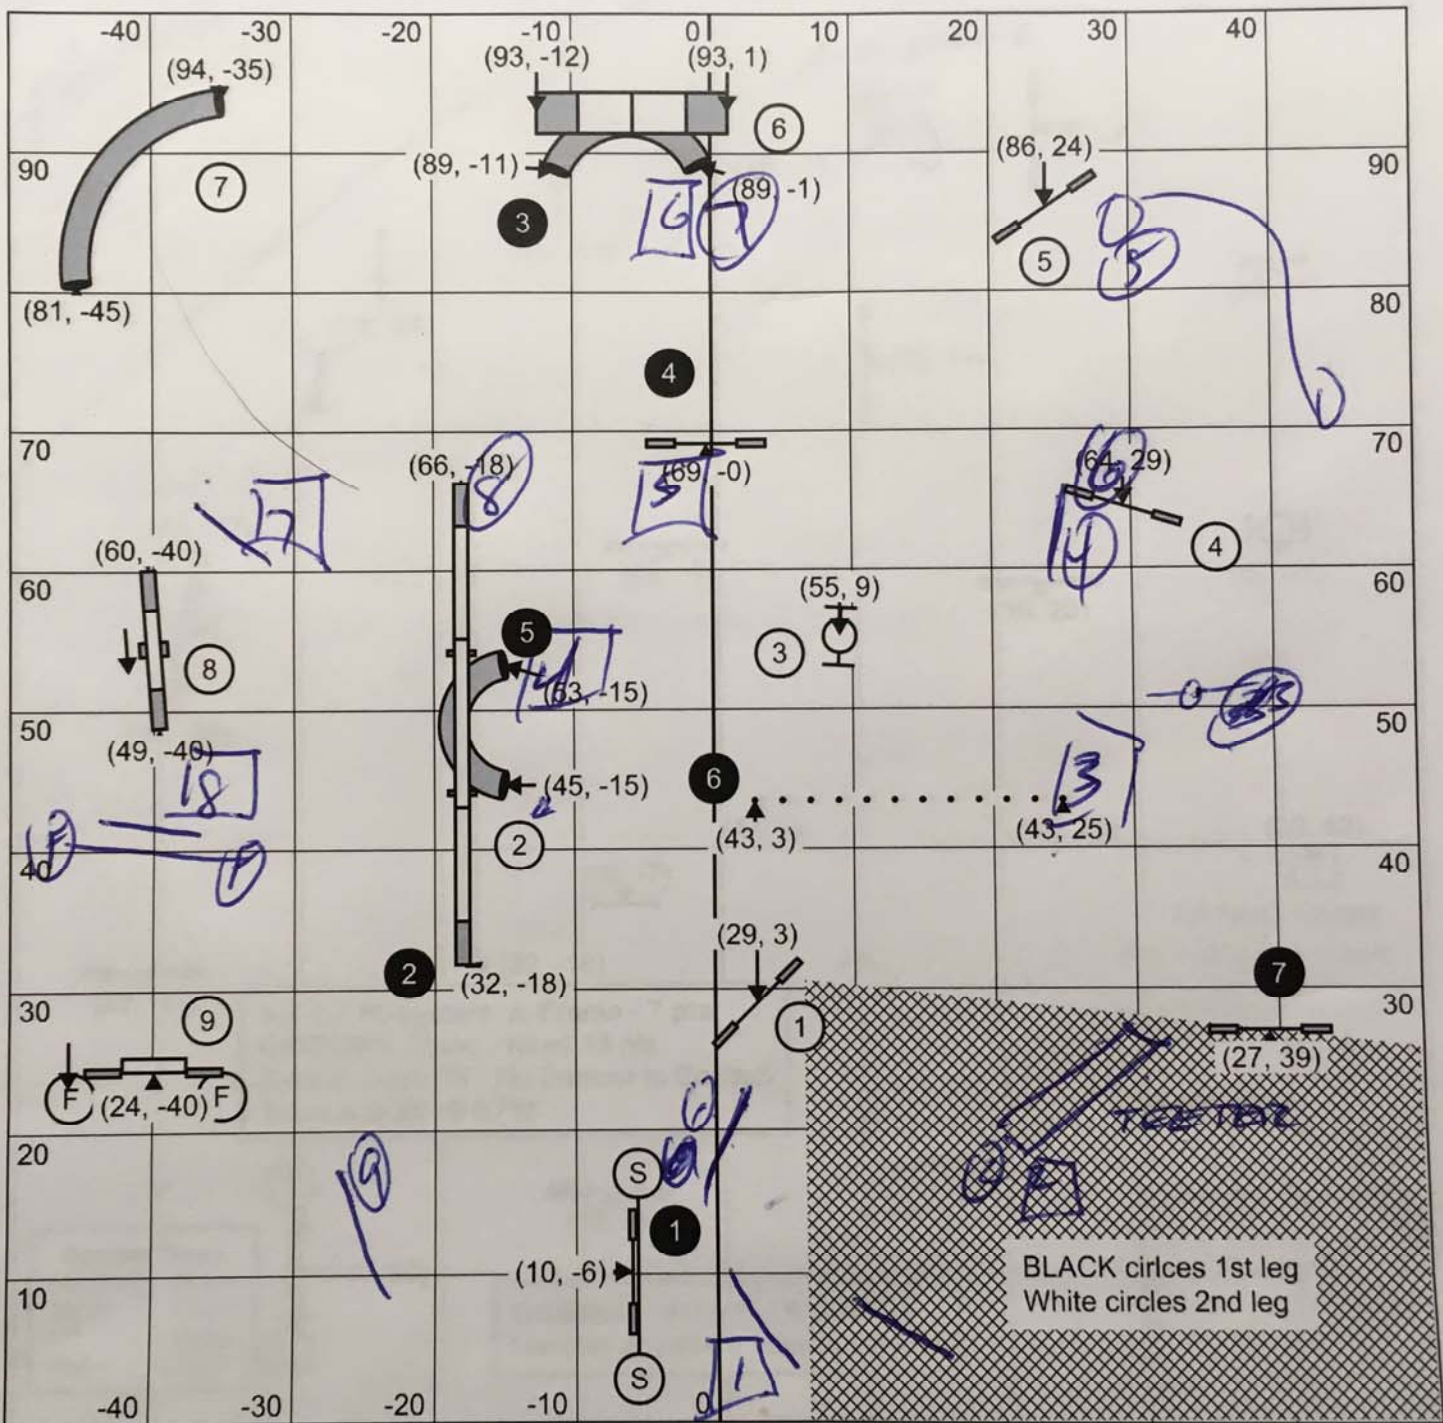

VAST STARTER / PI STANDARD  
2/17/18 Lonny Elson

AREA DRAINAGE  
RAM AS DESIGN

VAST STARTERS / PI JUMPERS  
2/17/18 Lonny Elson

VAST STARTERS / P I RELAY

2/17/18 Lonny Elson