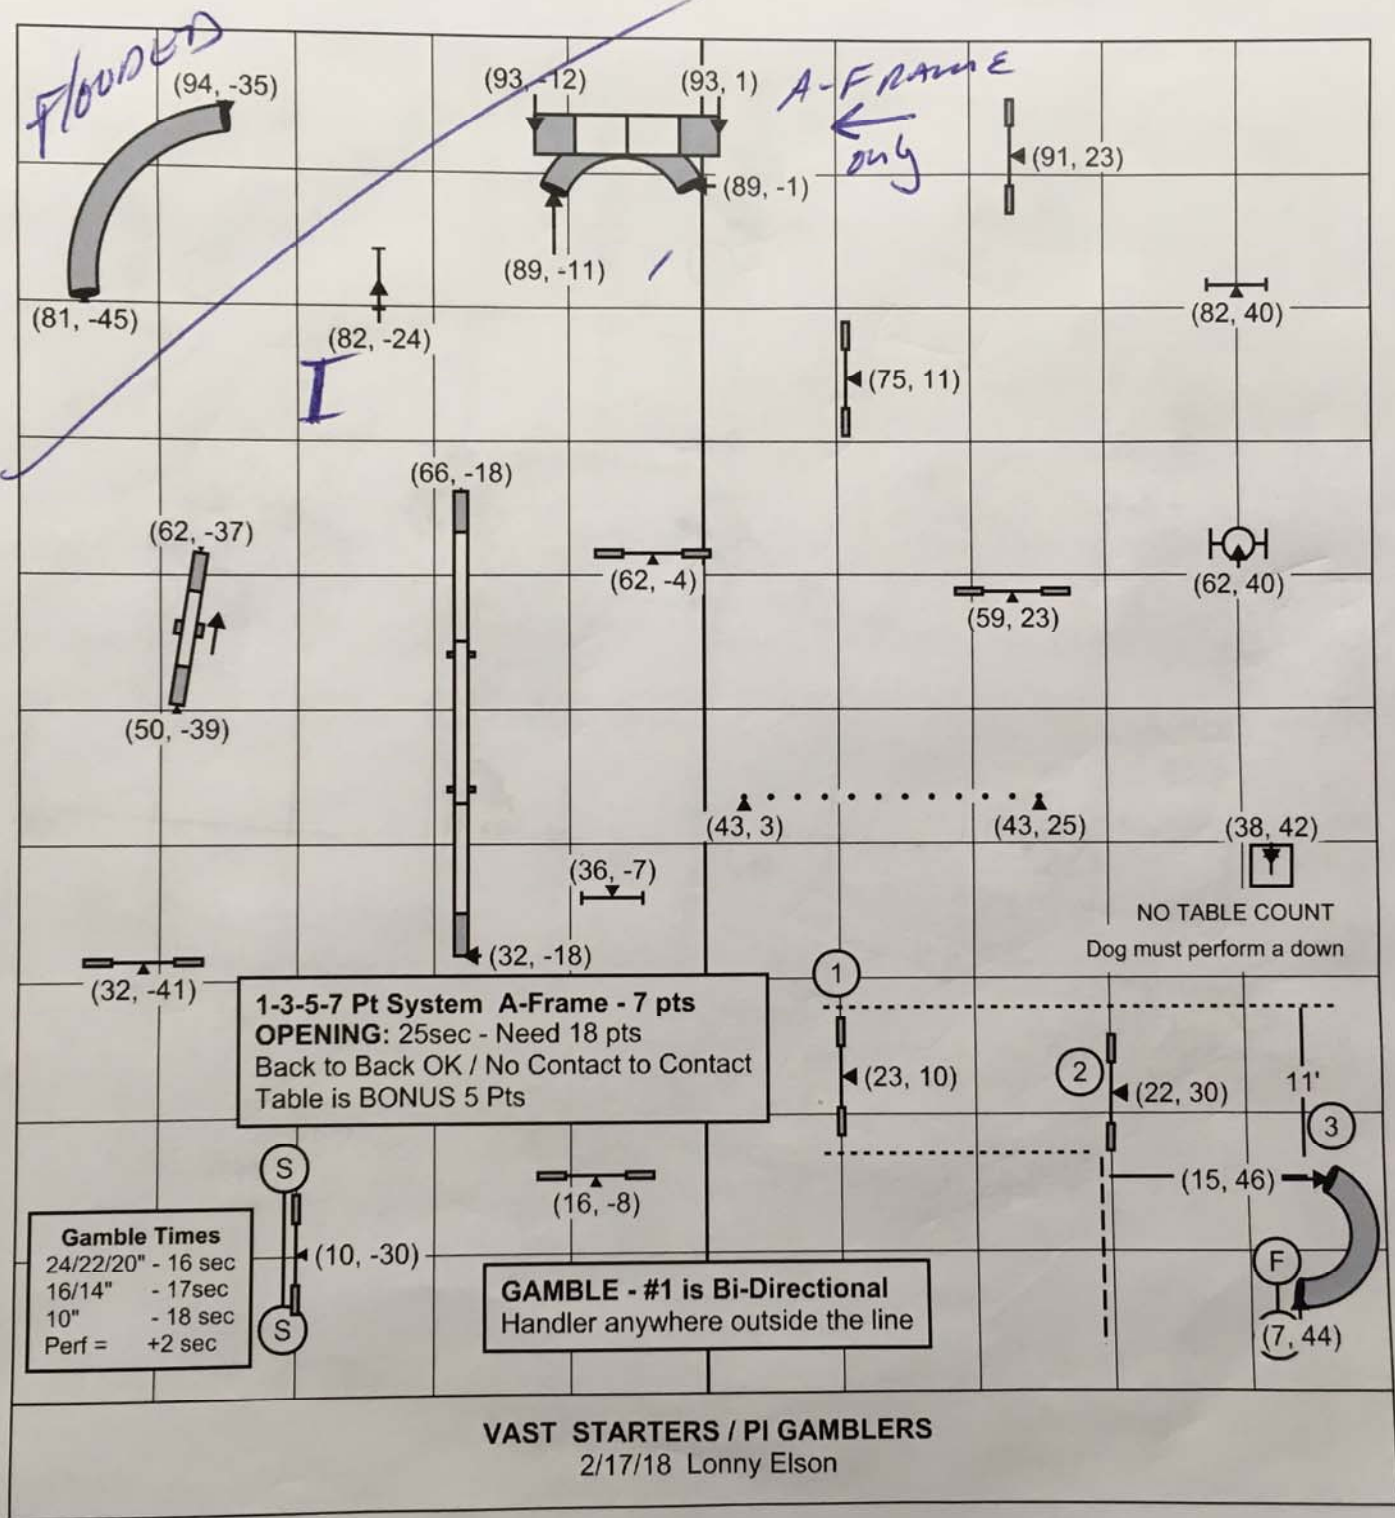

VAST STARTER / PI STANDARD  
2/17/18 Lonny Elson

AREA DRAINAGE  
RAM AS DESIGN

VAST STARTERS / PI JUMPERS  
2/17/18 Lonny Elson

VAST STARTERS / P I RELAY

2/17/18 Lonny Elson