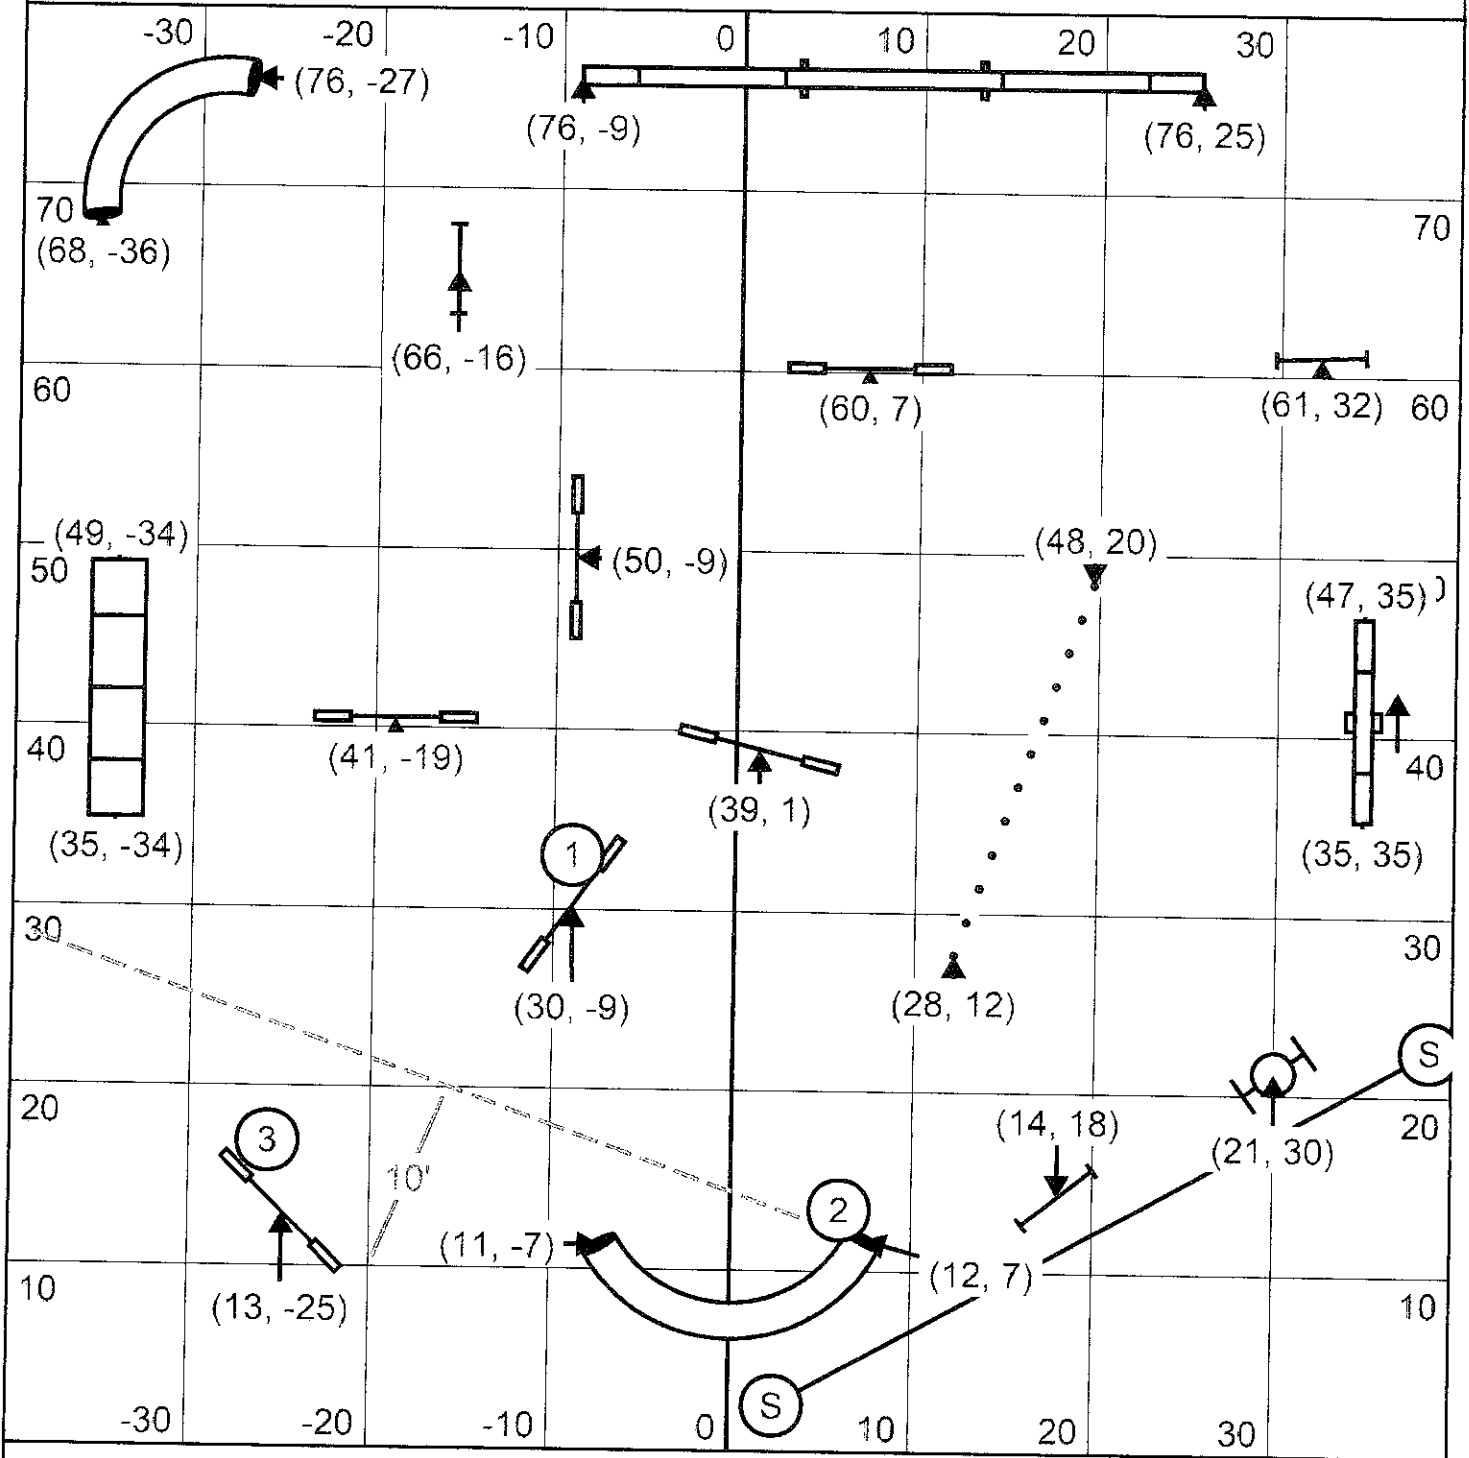

Saturday February 15th, 2020

VAST

Heather Chase

Starters/P1 Standard

Saturday February 15th, 2020

VAST

Heather Chase

Starters/P1 Jumpers

Saturday February 15th, 2020

VAST

Heather Chase

Starters/P1 Gamblers      1-2-3-5 pts, Dogwalk 5 pts      Joker 20 pts  
 Opening: 30 sec      Back-to-back NOT OK      15 pts + Joker to Q  
 Closing: 24"/22"/20" - 16 sec, 16"/14" - 17 sec, 10" - 18 sec; Perf +2 sec