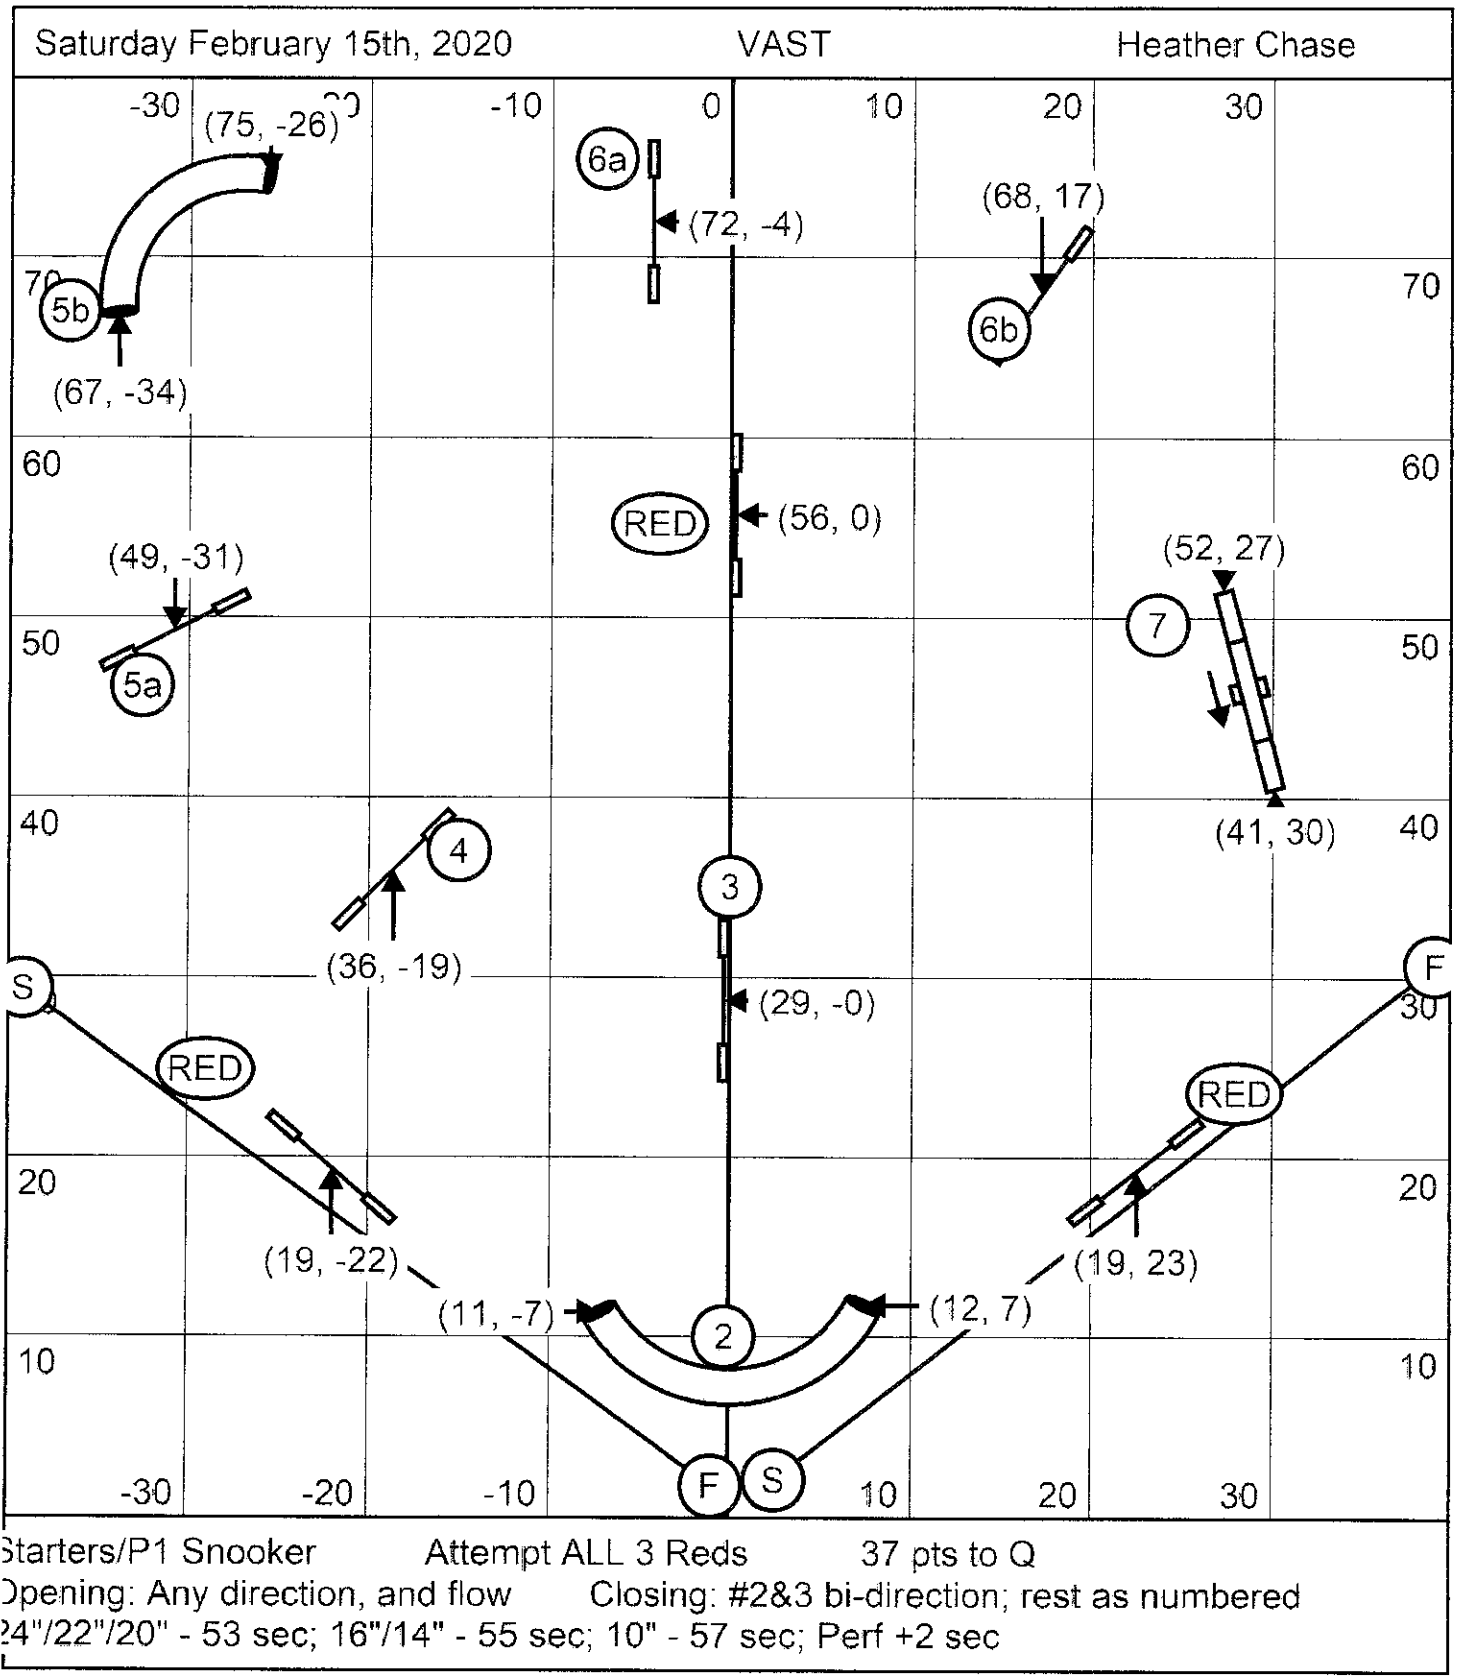

Saturday February 15th, 2020

VAST

Heather Chase

Starters/P1 Standard

Saturday February 15th, 2020

VAST

Heather Chase

Starters/P1 Jumpers

Saturday February 15th, 2020

VAST

Heather Chase

Starters/P1 Gamblers      1-2-3-5 pts, Dogwalk 5 pts      Joker 20 pts  
 Opening: 30 sec      Back-to-back NOT OK      15 pts + Joker to Q  
 Closing: 24"/22"/20" - 16 sec, 16"/14" - 17 sec, 10" - 18 sec; Perf +2 sec