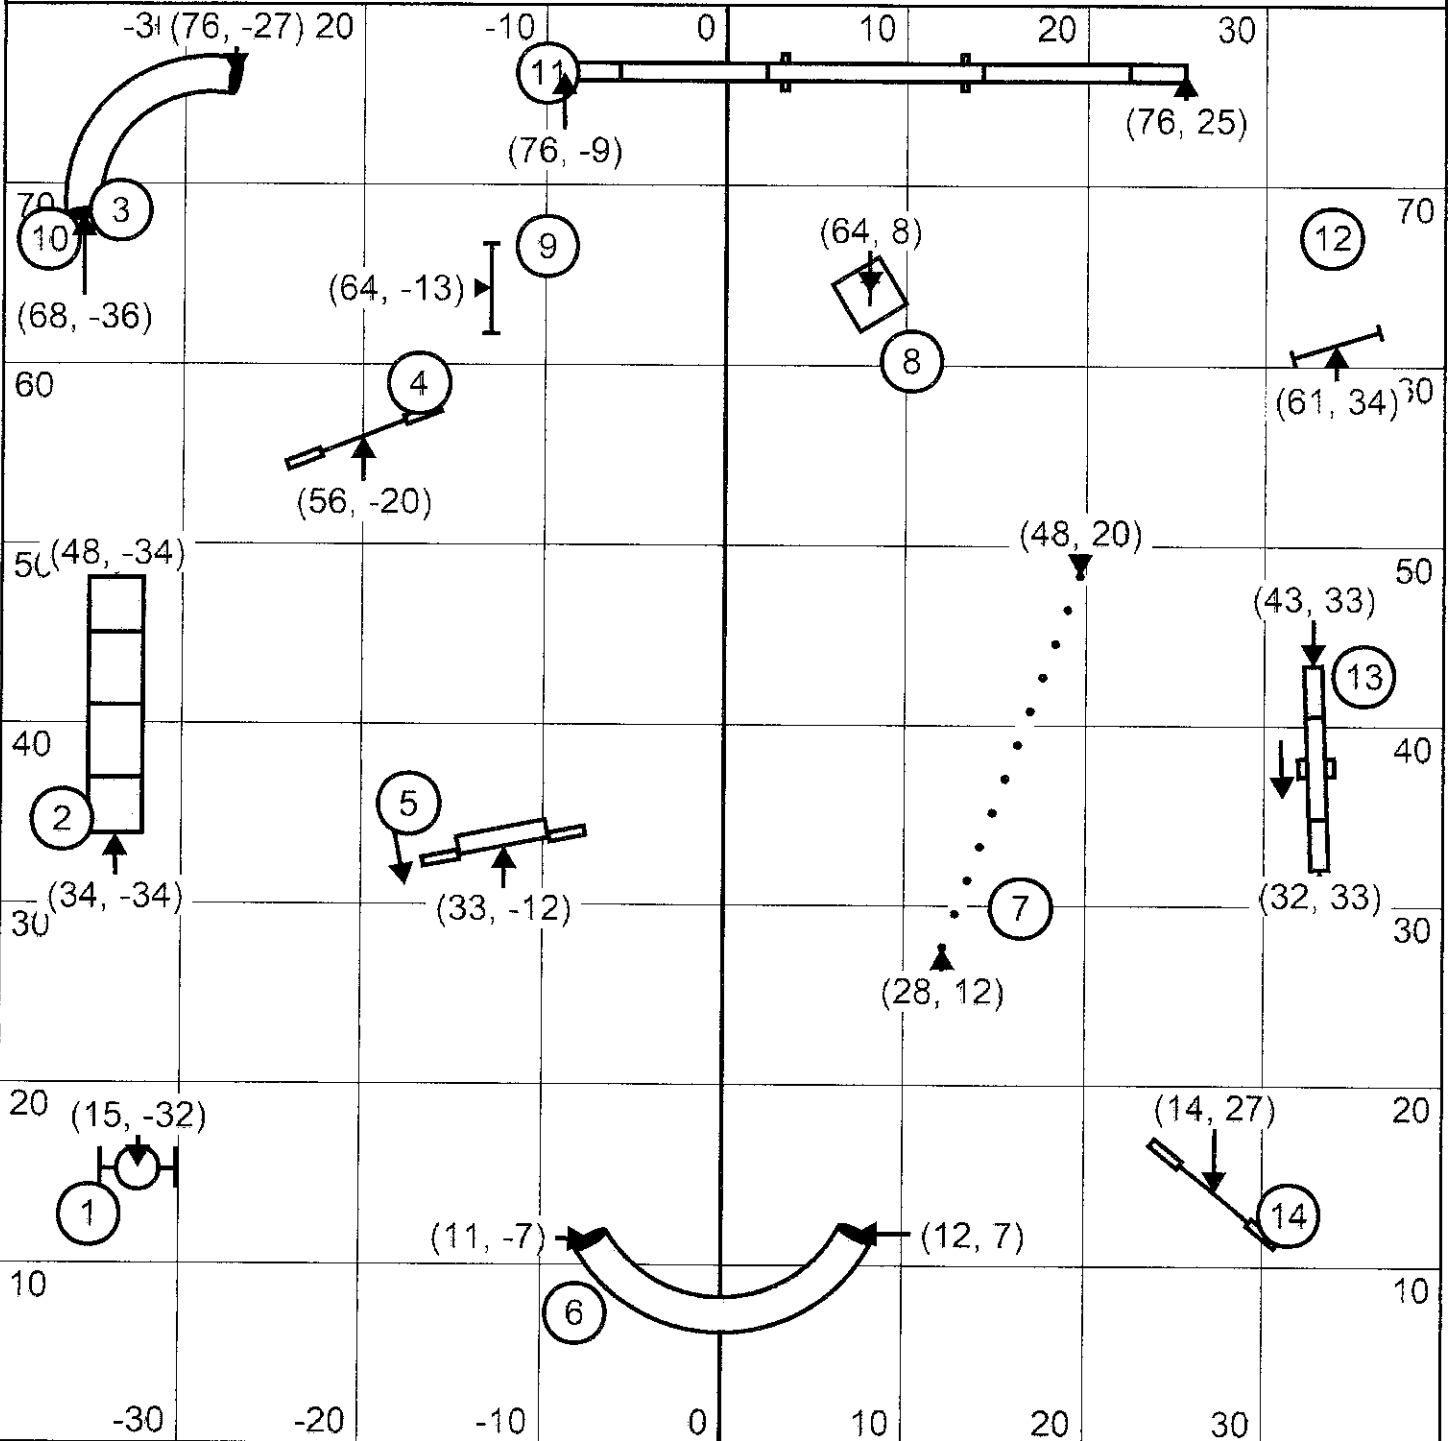

Saturday February 15th, 2020

VAST

Heather Chase

Starters/P1 Standard

Saturday February 15th, 2020

VAST

Heather Chase

Starters/P1 Jumpers

Saturday February 15th, 2020

VAST

Heather Chase

Starters/P1 Gamblers      1-2-3-5 pts, Dogwalk 5 pts      Joker 20 pts  
 Opening: 30 sec      Back-to-back NOT OK      15 pts + Joker to Q  
 Closing: 24"/22"/20" - 16 sec, 16"/14" - 17 sec, 10" - 18 sec; Perf +2 sec