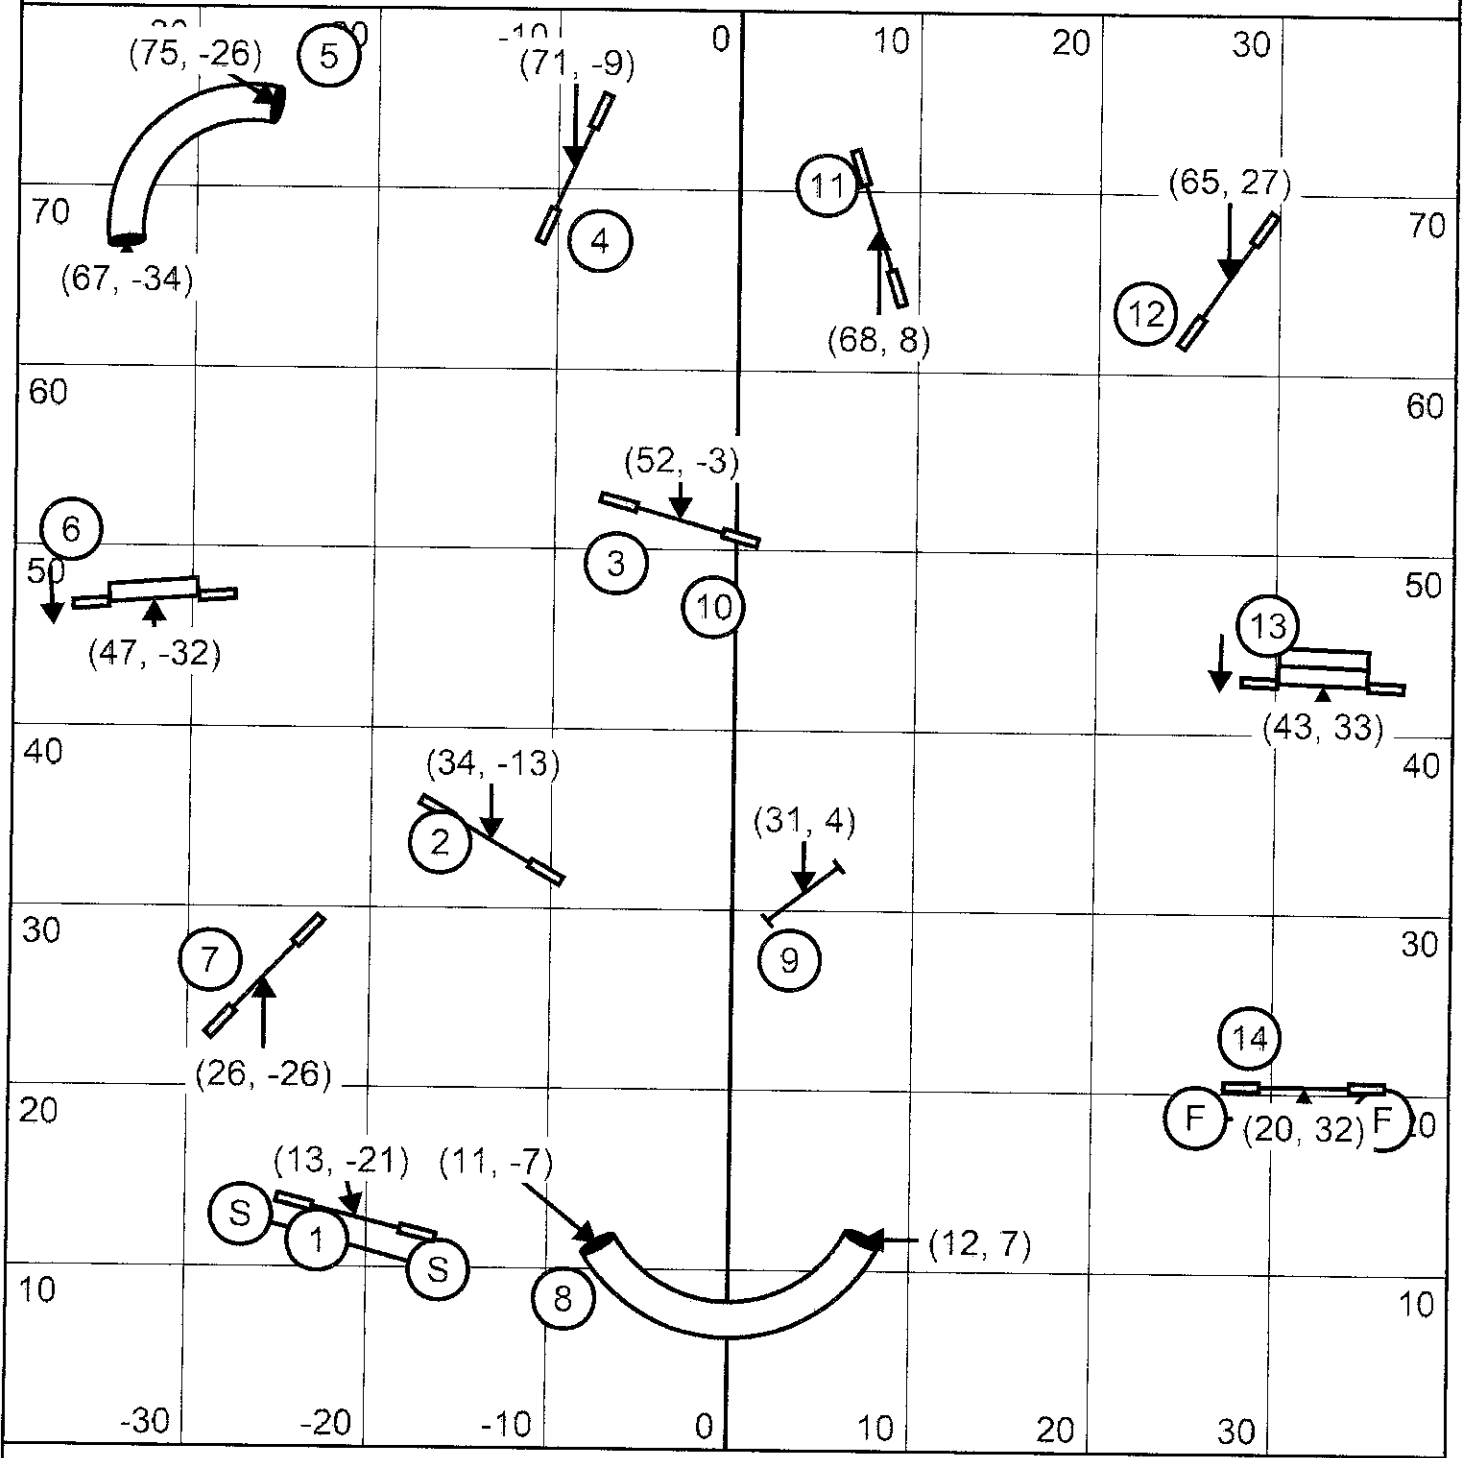

Saturday February 15th, 2020

VAST

Heather Chase

Starters/P1 Standard

Saturday February 15th, 2020

VAST

Heather Chase

Starters/P1 Jumpers

Saturday February 15th, 2020

VAST

Heather Chase

Starters/P1 Gamblers      1-2-3-5 pts, Dogwalk 5 pts      Joker 20 pts  
 Opening: 30 sec      Back-to-back NOT OK      15 pts + Joker to Q  
 Closing: 24"/22"/20" - 16 sec, 16"/14" - 17 sec, 10" - 18 sec; Perf +2 sec