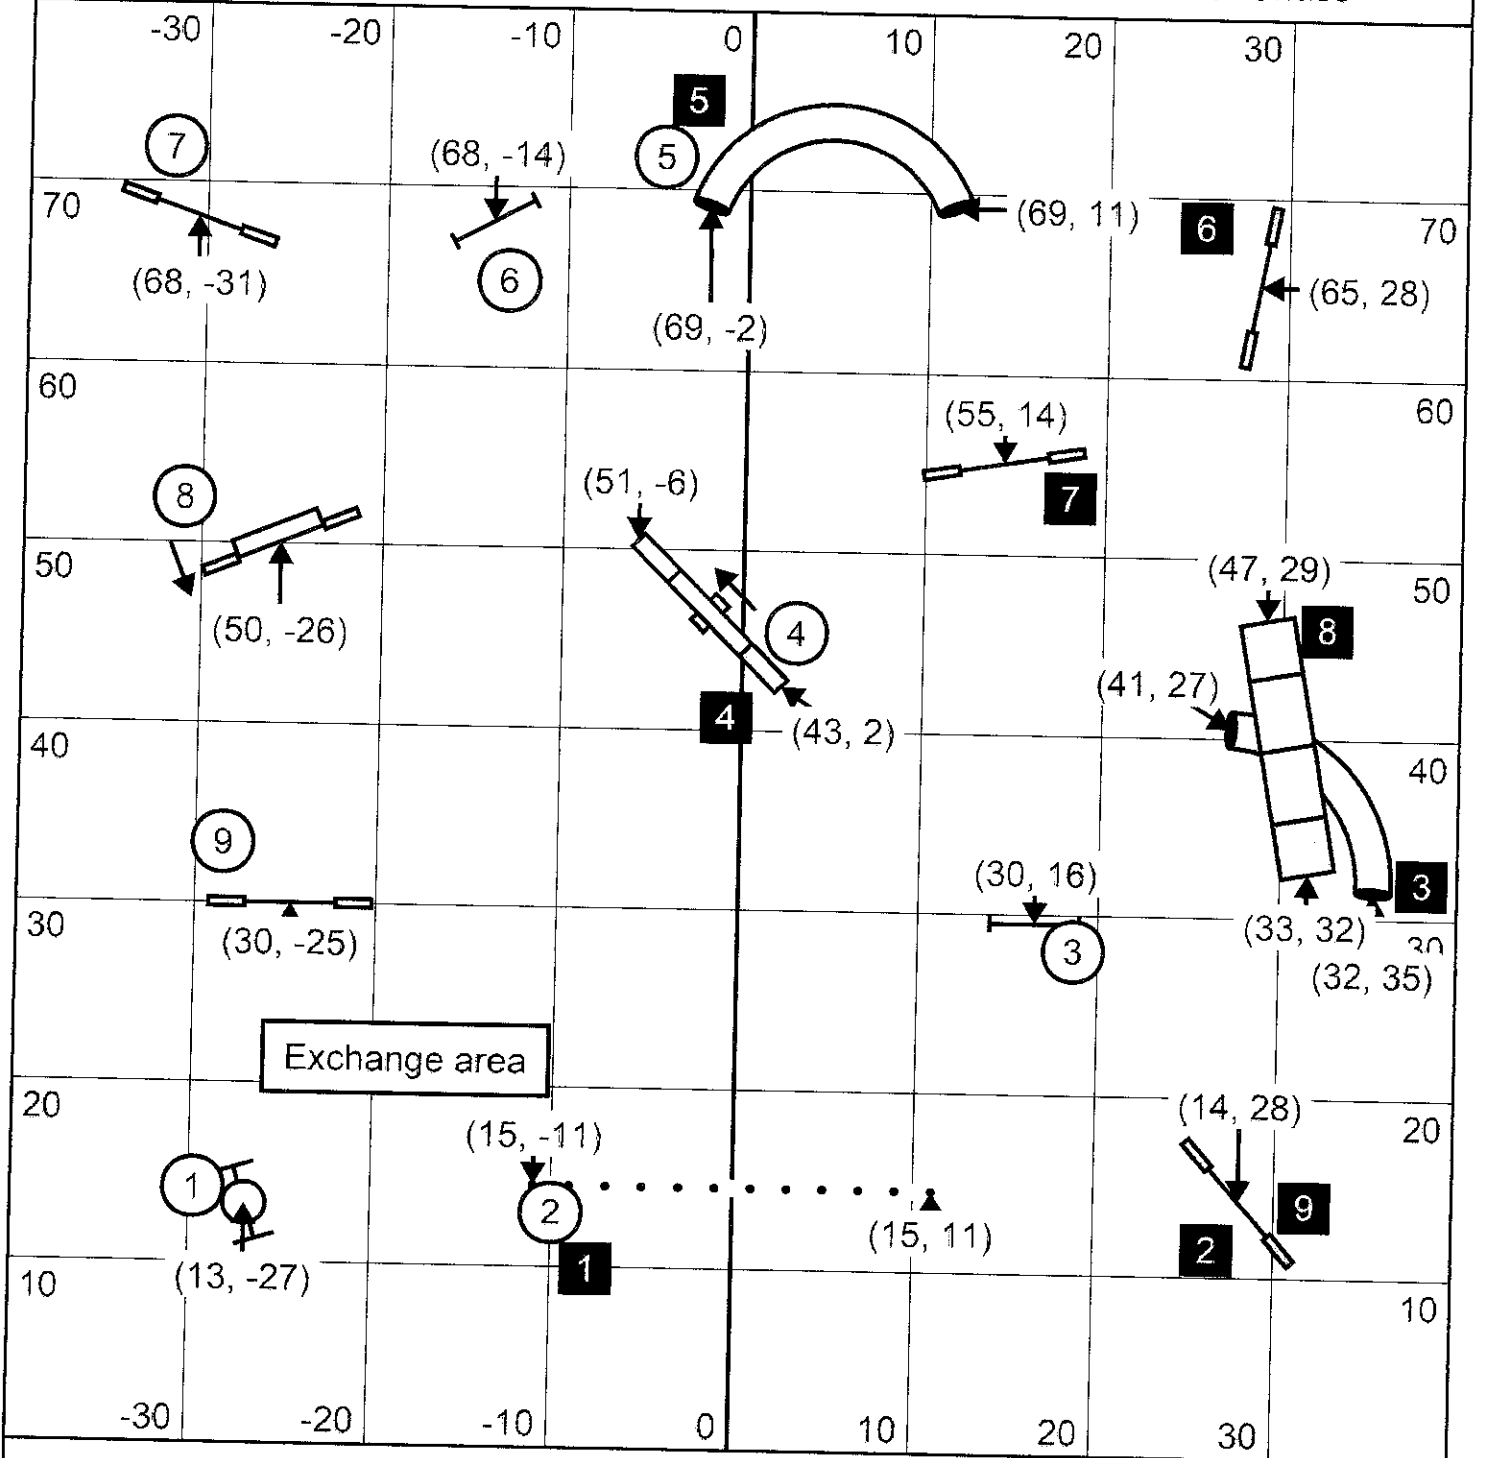

Sunday February 16th, 2020

VAST

Heather Chase

Advanced/P2 Standard

Sunday February 16th, 2020

VAST

Heather Chase

Advanced/P2 Jumpers

Sunday February 16th, 2020

VAST

Heather Chase

Advanced/P2 Relay

First half runs light circles, please inform the gate which half you are running

Sunday February 16th, 2020

VAST

Heather Chase

Advanced/P2 Gamblers

1-2-3-5 pts, Teeter 5 pts

Joker 20 pts

Opening: 30 sec

Back-to-back NOT OK

15 pts + Joker to Q

Closing: 24"/22"/20" - 16 sec, 16"/14" - 17 sec, 10" - 18 sec; Perf +2 sec