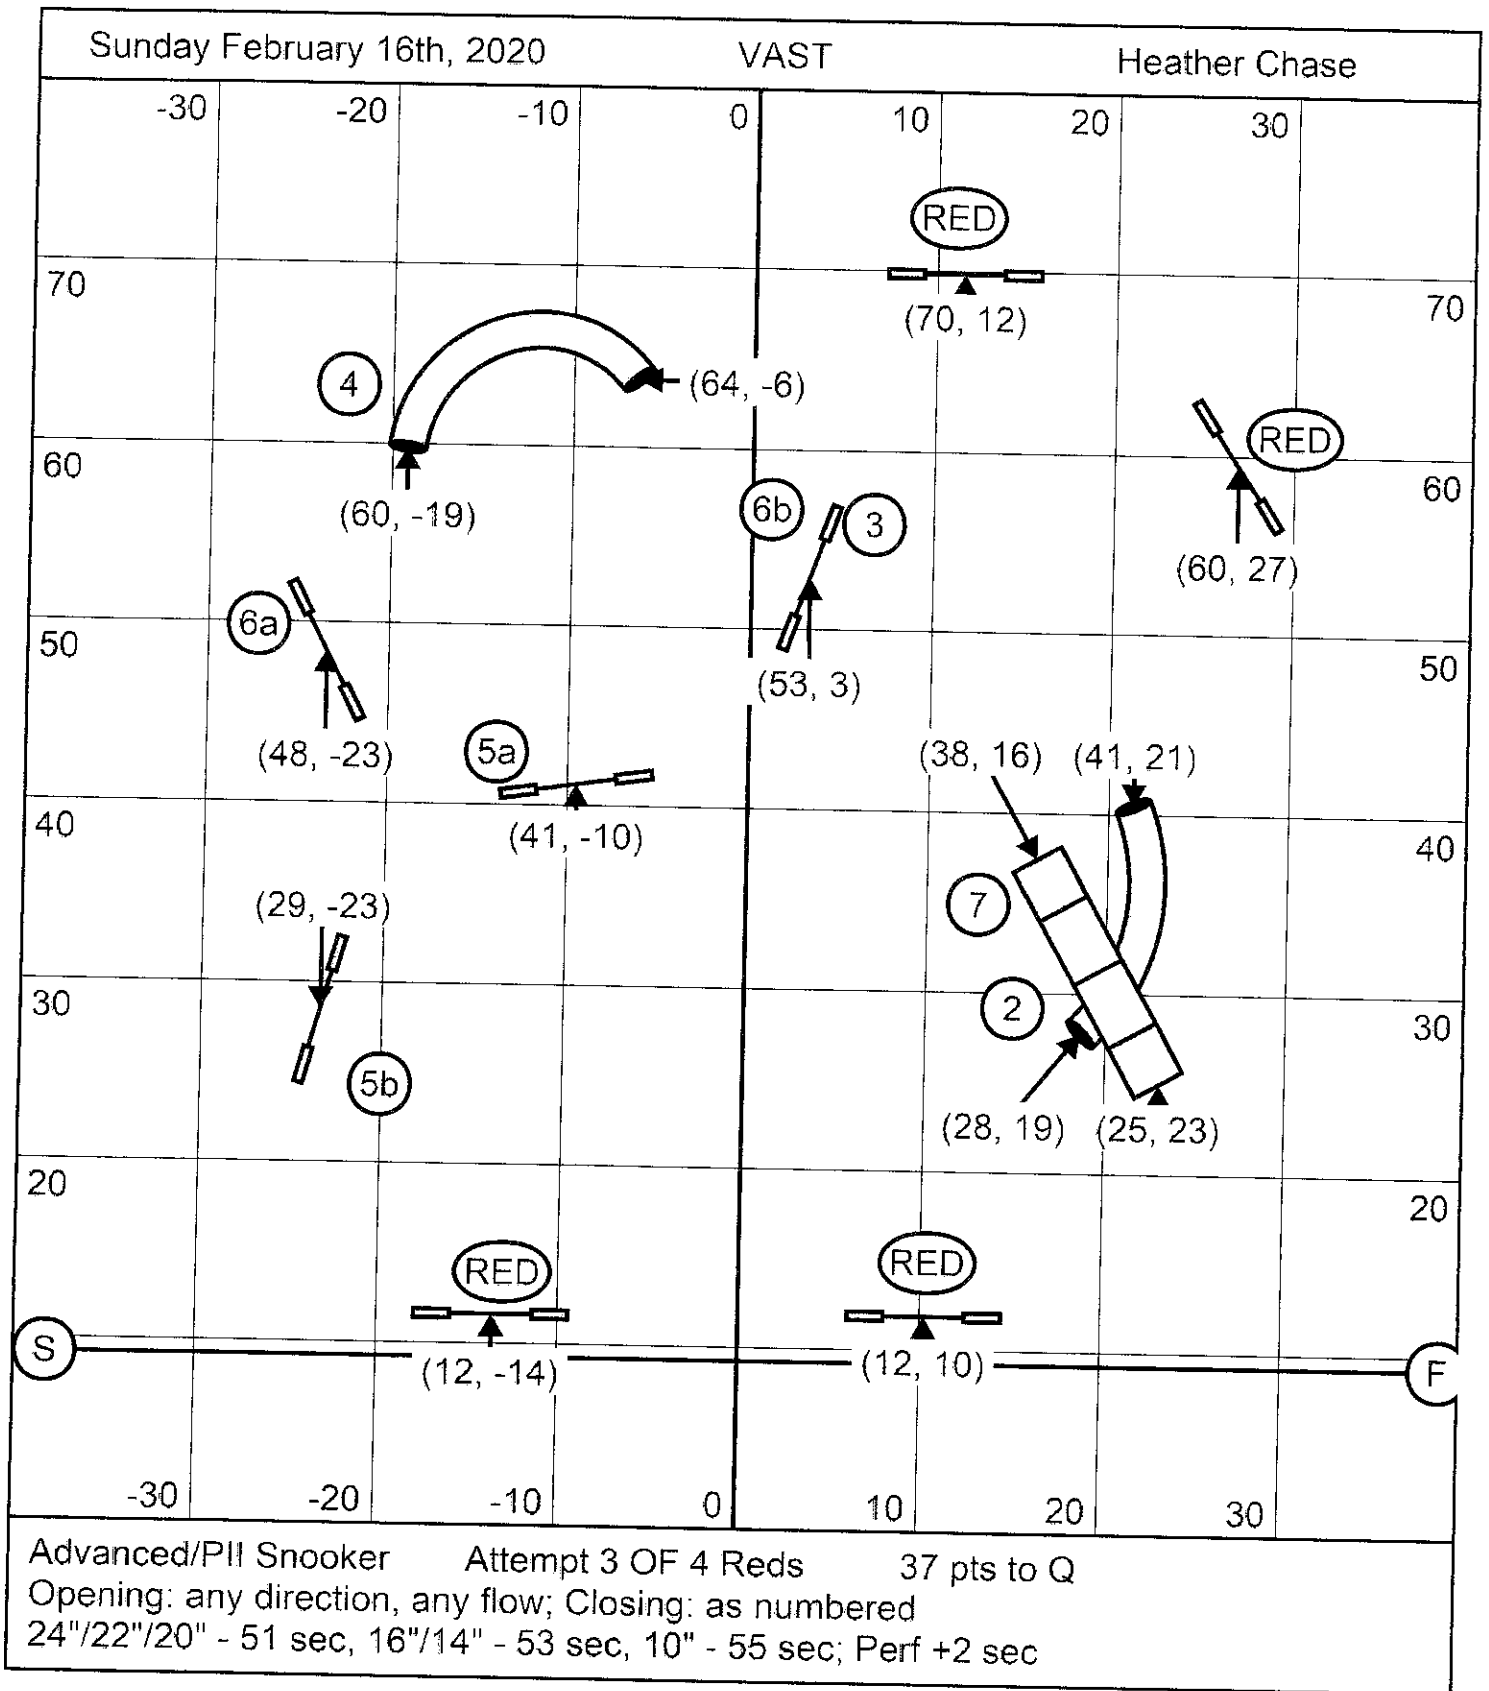

Sunday February 16th, 2020

VAST

Heather Chase

Advanced/P2 Standard

Sunday February 16th, 2020

VAST

Heather Chase

Advanced/P2 Jumpers

Sunday February 16th, 2020

VAST

Heather Chase

Advanced/P2 Relay

First half runs light circles, please inform the gate which half you are running

Sunday February 16th, 2020

VAST

Heather Chase

Advanced/P2 Gamblers

1-2-3-5 pts, Teeter 5 pts

Joker 20 pts

Opening: 30 sec

Back-to-back NOT OK

15 pts + Joker to Q

Closing: 24"/22"/20" - 16 sec, 16"/14" - 17 sec, 10" - 18 sec; Perf +2 sec