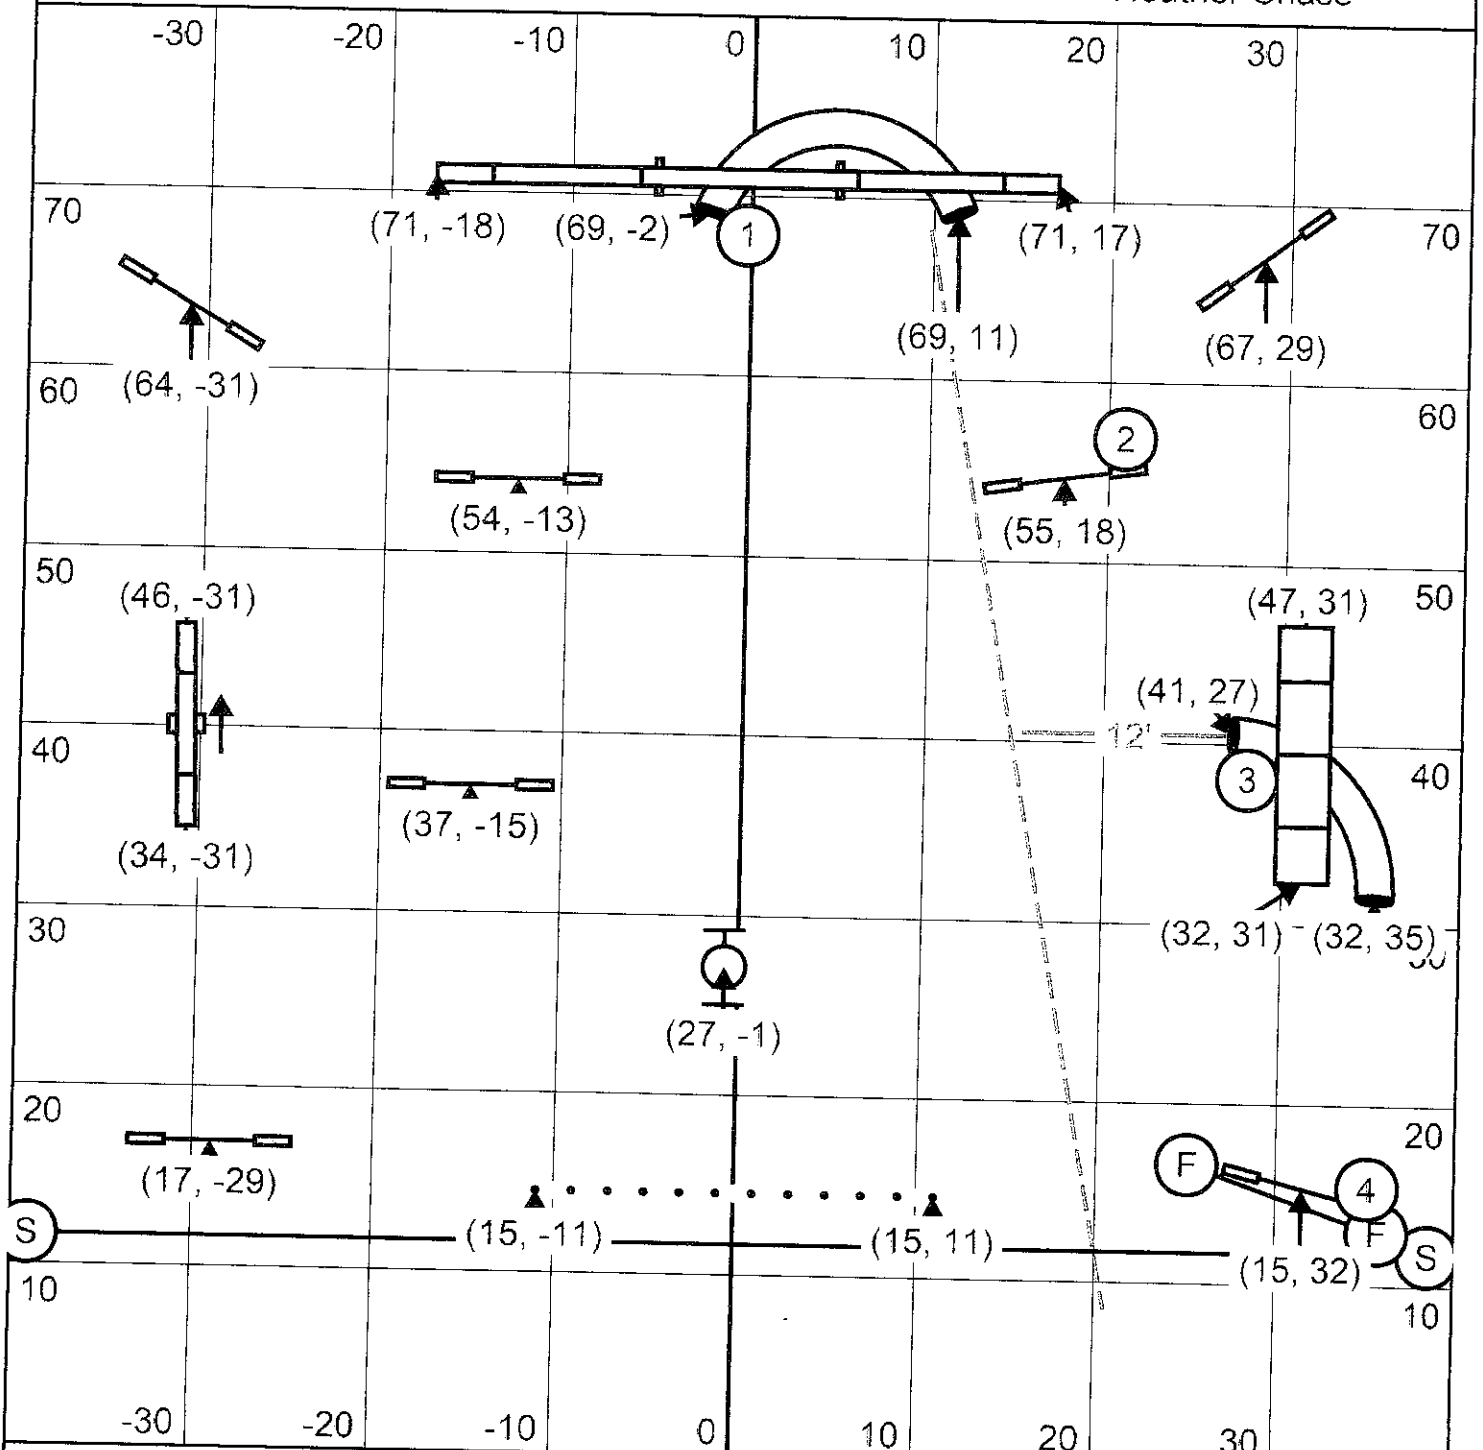

Sunday February 16th, 2020

VAST

Heather Chase

Advanced/P2 Relay

First half runs light circles, please inform the gate which half you are running

Sunday February 16th, 2020

VAST

Heather Chase

Advanced/P2 Gamblers

1-2-3-5 pts, Teeter 5 pts

Joker 20 pts

Opening: 30 sec

Back-to-back NOT OK

15 pts + Joker to Q

Closing: 24"/22"/20" - 16 sec, 16"/14" - 17 sec, 10" - 18 sec; Perf +2 sec