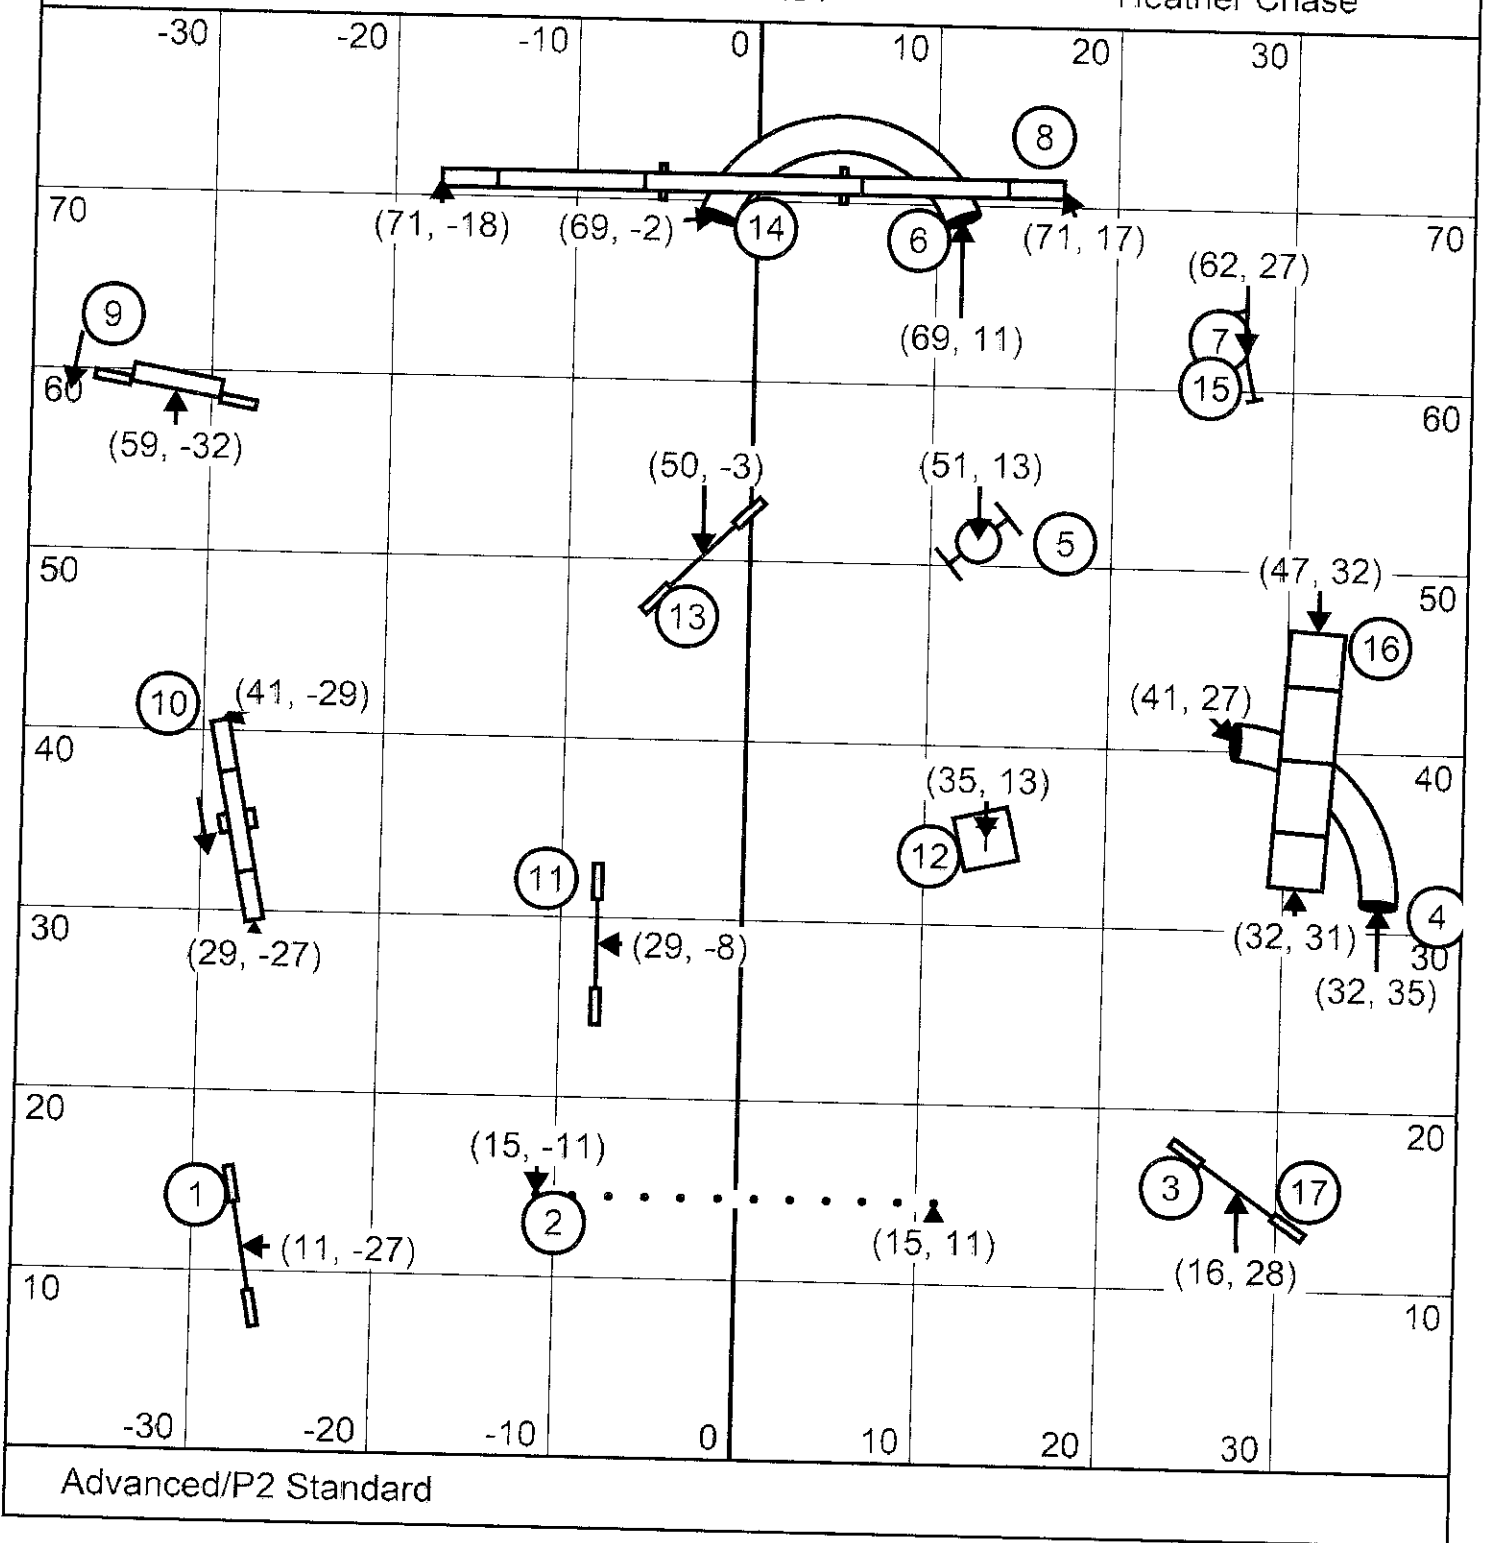

Sunday February 16th, 2020

VAST

Heather Chase

Advanced/P2 Standard