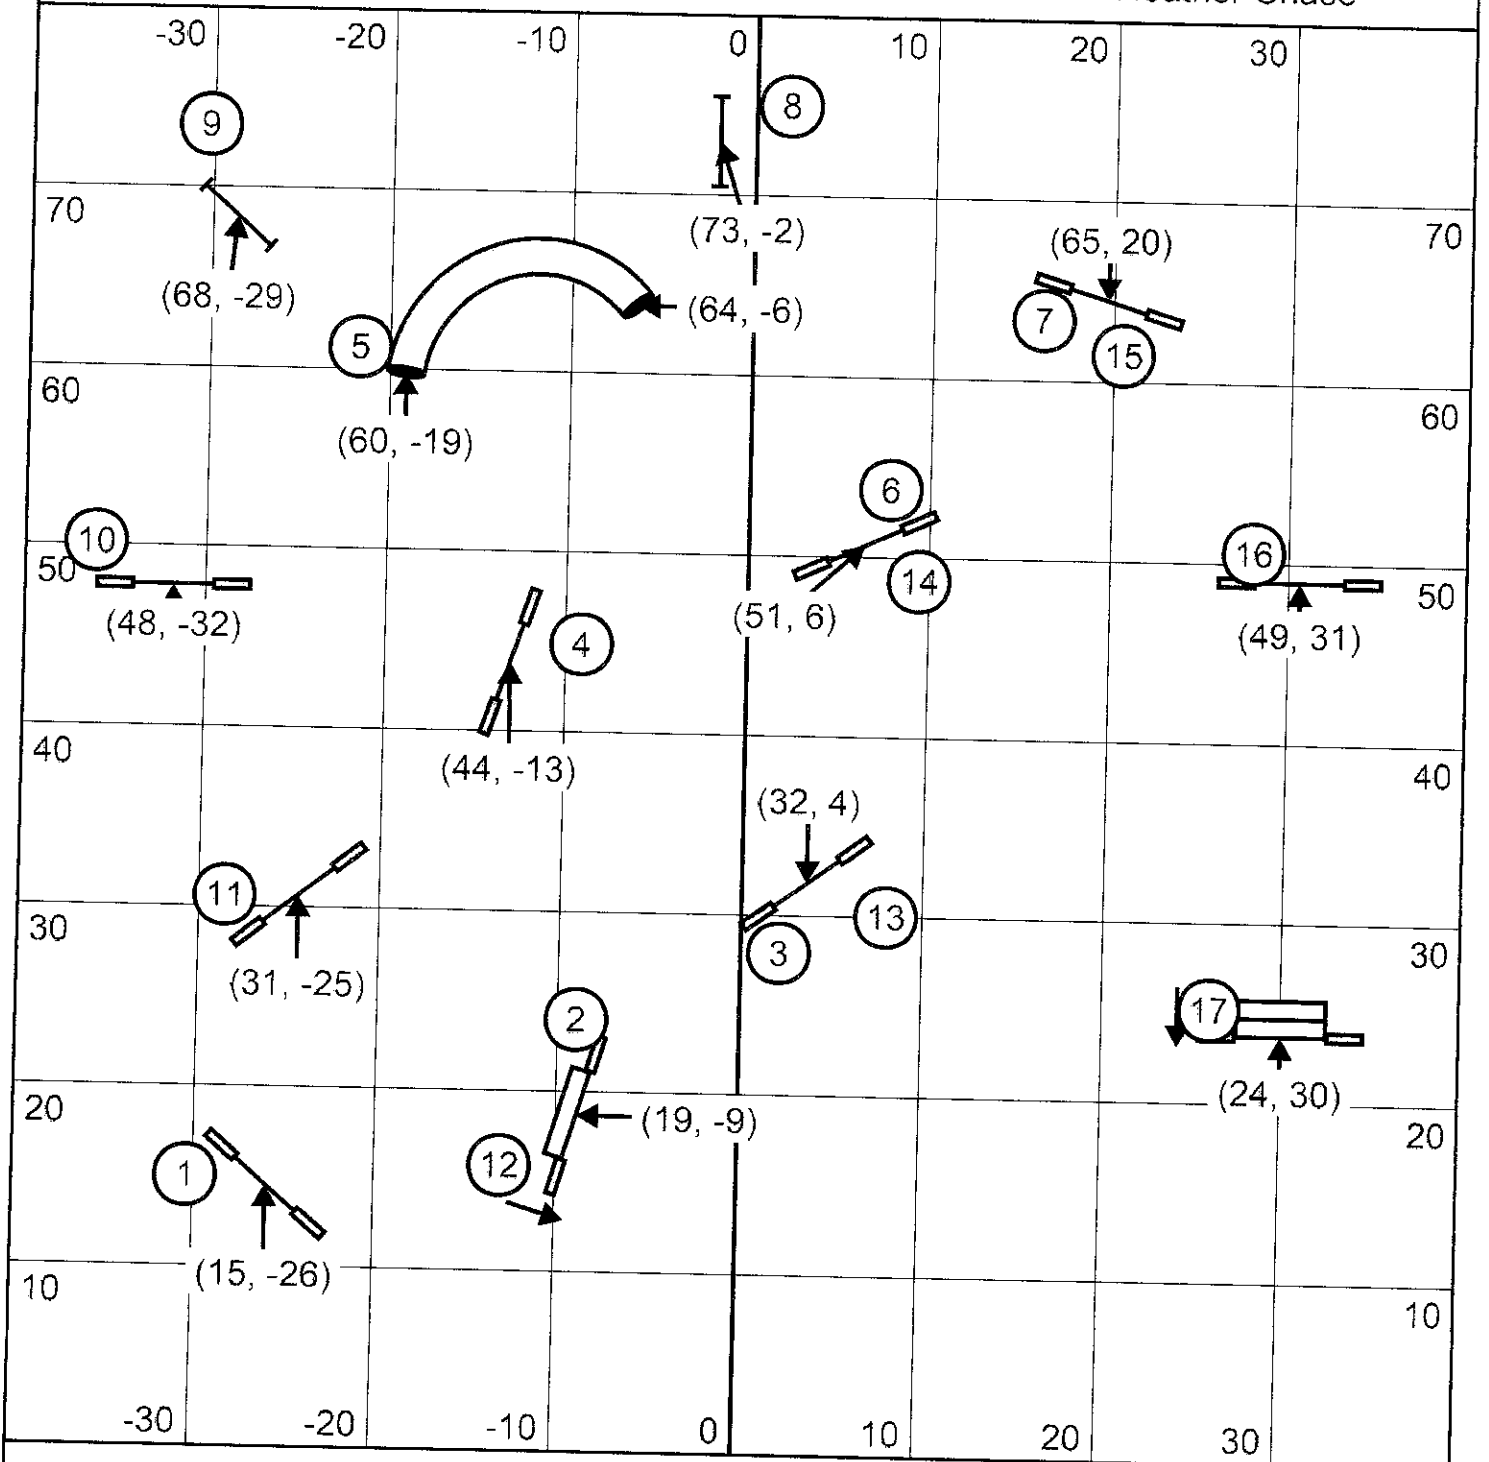

Sunday February 16th, 2020

VAST

Heather Chase

Advanced/P2 Standard

Sunday February 16th, 2020

VAST

Heather Chase

Advanced/P2 Jumpers

Sunday February 16th, 2020

VAST

Heather Chase

Advanced/P2 Relay

First half runs light circles, please inform the gate which half you are running

Sunday February 16th, 2020

VAST

Heather Chase

Advanced/P2 Gamblers

1-2-3-5 pts, Teeter 5 pts

Joker 20 pts

Opening: 30 sec

Back-to-back NOT OK

15 pts + Joker to Q

Closing: 24"/22"/20" - 16 sec, 16"/14" - 17 sec, 10" - 18 sec; Perf +2 sec